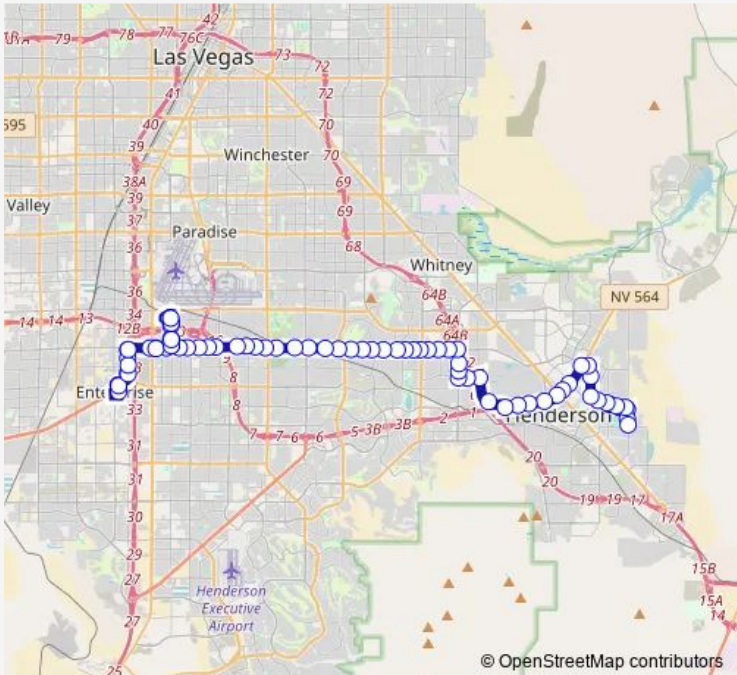

**Bus 217 Warm Springs/Lake Mead Pkwy.**

[Go to website](#)

**Direction**  
 EB Burkholder after Pueblo — Sstt Exit  
 76 stops  
[Open route schedule](#)

- EB Burkholder after Pueblo
- EB Burkholder after Cloudcrest
- SB Racetrack after Burkholder
- SB Racetrack before Newport
- NB Racetrack after Newport
- WB Burkholder after Skytop
- WB Burkholder after Cloudcrest
- WB Burkholder after Pueblo
- WB Burkholder after Palo Verde
- NB Center after Burkholder
- NB Center after Elm
- WB Warm Springs after Center
- WB Lake Mead after Warm Springs
- WB Lake Mead after Grand Cadence
- WB Lake Mead after Taylor
- WB Lake Mead after Boulder
- WB Lake Mead after Water
- WB Lake Mead after Basic
- WB Lake Mead after Van Wagenen
- WB Lk Mead before Fiesta Henderson
- WB Eastgate after Lake Mead

**Route schedule**  
 EB Burkholder after Pueblo — Sstt Exit

Monday	04:22-23:07
Tuesday	04:22-23:07
Wednesday	04:22-23:07
Thursday	04:22-23:07
Friday	04:22-23:07
Saturday	04:45-23:07
Sunday	04:45-23:07

**Route info**  
 Direction: EB Burkholder after Pueblo  
 Stops: 76  
 Trip Duration: 1 hour 35 min

217 — Warm Springs/Lake Mead Pkwy. **BusMaps**

NB Eastgate before Auto Show

WB Auto Show before Valley Mesa

## Route info

Direction: South Strip Transit Terminal Bay 3

Stops: 56

Trip Duration: 0 hour 52 min

EB Warm Springs after Arroyo Grande

EB Warm Springs after Annabelle

EB Warm Springs after Stephanie

EB Warm Springs after Julia