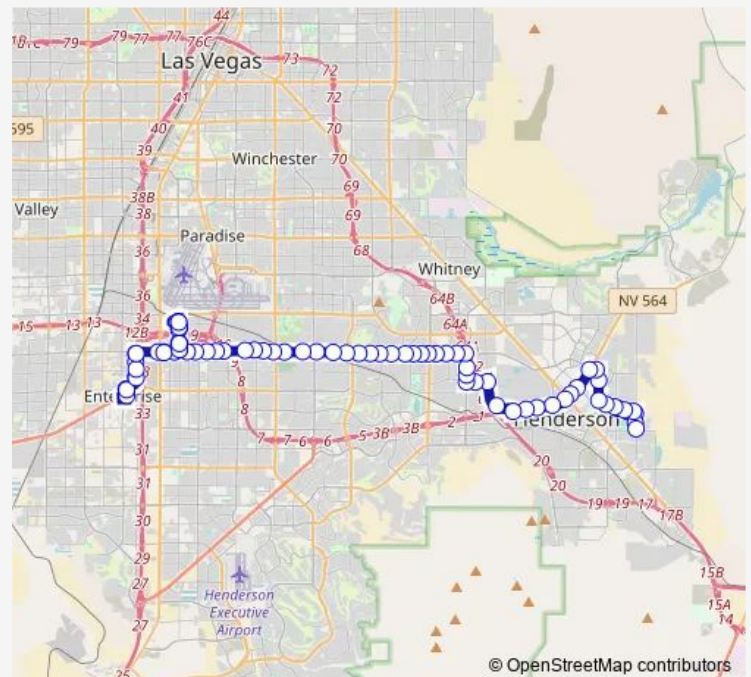

NB Center after Elm

WB Warm Springs after Center

WB Lake Mead after Warm Springs

WB Lake Mead after Grand Cadence

WB Lake Mead after Taylor

WB Lake Mead after Boulder

WB Lake Mead after Water

WB Lake Mead after Basic

WB Lake Mead after Van Wagenen

WB Lk Mead before Fiesta Henderson

WB Eastgate after Lake Mead

Route schedule

EB Burkholder after Pueblo — Sstt Exit

Monday 04:22-23:07

Tuesday 04:22-23:07

Wednesday 04:22-23:07

Thursday 04:22-23:07

Friday 04:22-23:07

Saturday 04:45-23:07

Sunday 04:45-23:07

Route info

Direction: EB Burkholder after Pueblo

Stops: 76

Trip Duration: 1 hour 29 min

217 — Warm Springs/Lake Mead Pkwy.

NB Eastgate before Auto Show

WB Auto Show before Valley Mesa

NB Gibson after Auto Show

NB Gibson before Valley Auto Dr

NB Gibson after Valley Auto

WB Warm Springs after Gibson