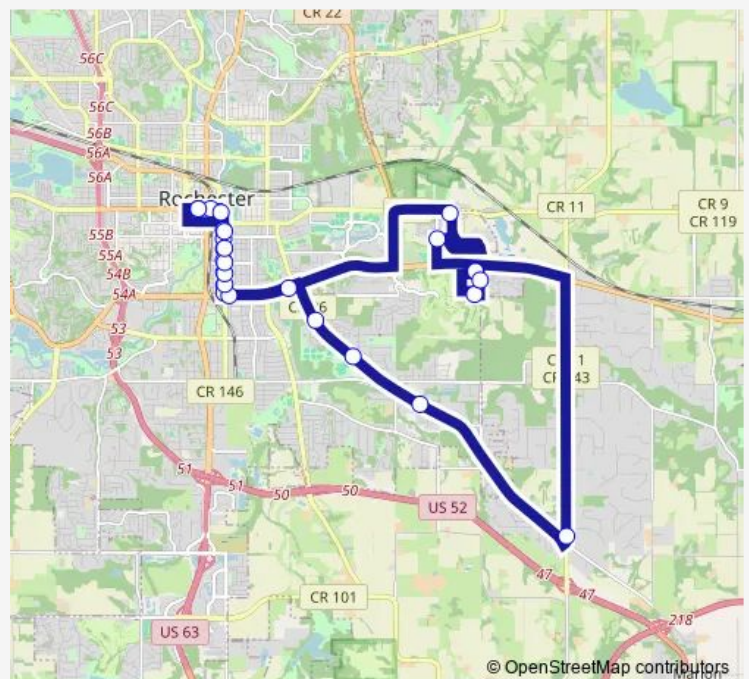

[Go to website](#)

**Direction**  
 Downtown Transit CTR A — Downtown Transit CTR A  
 27 stops  
[Open route schedule](#)

- Downtown Transit CTR A
- 2 ST SE AND 1 AVE Se
- 3 AVE SE AND South OF 2 ST Se
- 3 AVE SE AND 5 ST Se
- 3 AVE SE AND 6 1/2 ST Se
- 3 AVE SE AND 8 ST Se
- 3 AVE SE AND 9 ST Se
- 3 AVE SE AND 10 ST Se
- 3 AVE SE AND 11 ST Se
- 3 AVE SE AND 12 ST Se
- 12 ST SE AND 4 AVE Se
- 12 ST SE AT Bear CRK Pk
- Sunnydale LN AND Coll VW Rd
- Sheffid LN SE AND 36 AVE Se
- Golfers CT SE AND Kelly LN Se
- Putters PL AND Eastwds RD Se
- 40 AVE SE AND Trumpeter DR Se
- 50 AVE SE AT Mighty OAK School
- Marion RD SE AND Pearl CT Se
- Marion RD SE AT MN Natl Guard
- Marion RD SE AND 14 ST Se

### Route info

Direction: Downtown Transit CTR A  
 Stops: 27  
 Trip Duration: 0 hour 50 min

3 AVE SE AND 11 ST Se

3 AVE SE AND 10 ST Se

3 AVE SE AND 9 ST Se

3 AVE SE AND 8 ST Se

3 AVE SE AND 5 ST Se

Downtown Transit CTR A

**Direction**

Downtown Transit CTR A — Downtown Transit CTR B

28 stops

[Open route schedule](#)

Downtown Transit CTR A

2 ST SE AND 1 AVE Se

3 AVE SE AND South OF 2 ST Se

3 AVE SE AND 5 ST Se

## Route info

Direction: Downtown Transit CTR A

Stops: 28

Trip Duration: 0 hour 50 min

3 AVE SE AND 5 ST Se

2 ST SE AT Roch PUB Library

Downtown Transit CTR B

**Direction**