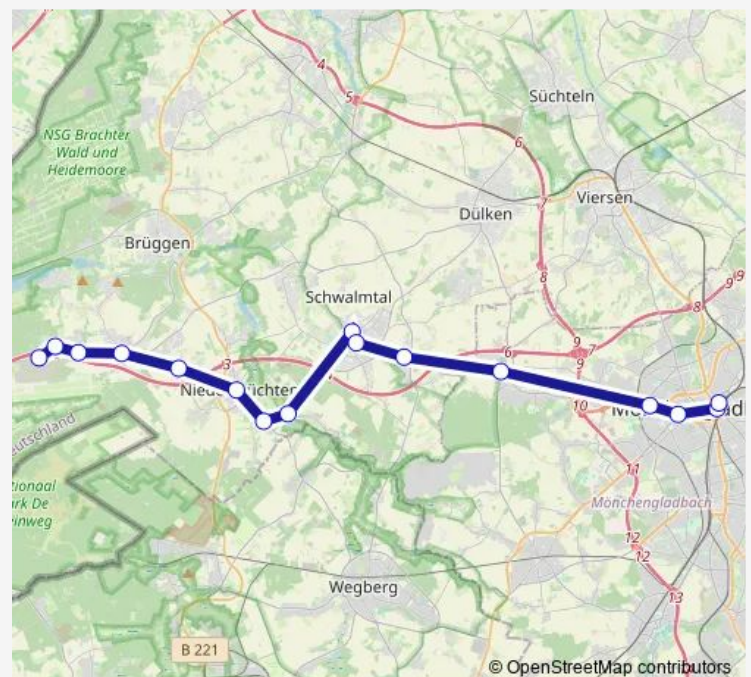

Monday 05:37-20:37

Tuesday 05:37-20:37

Wednesday 05:37-20:37

Thursday 05:37-20:37

Friday 05:37-20:37

Saturday 06:37-20:37

Sunday —

Route info

Direction: Niederkr. Elmpt D.Zollamt

Stops: 16

Trip Duration: 0 hour 50 min

■ SB83

BusMaps

Direction

MG Hbf /Europaplatz — Niederkr. Elmpt D.Zollamt

16 stops

Saturday 05:37-19:37

Sunday —

Route info

Direction: MG Hbf /Europaplatz

Stops: 16

Trip Duration: 0 hour 47 min

SB83 Bus time schedules and route maps are available in an offline PDF at busmaps.com. Use the busmaps.com website to see live bus times, train schedule or subway schedule, and step-by-step directions for all public transit in Venlo