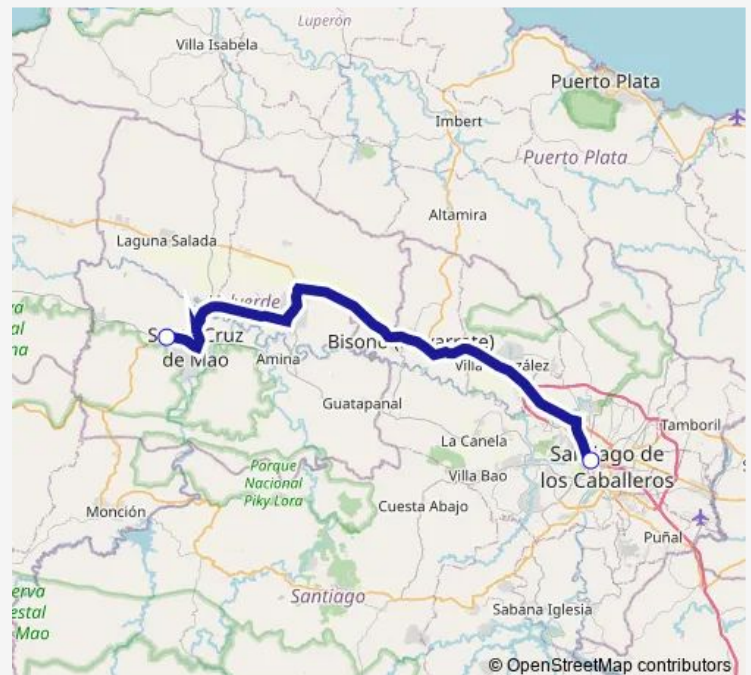

Bus Int 17 Ruta Mao-Santiago

[Go to website](#)

Direction

Terminal Mao 1 — Terminal Santiago 15

2 stops

[Open route schedule](#)

Terminal Mao 1

Terminal Santiago 15

Route schedule

Terminal Mao 1 — Terminal Santiago 15

Monday	05:00
Tuesday	05:00
Wednesday	05:00
Thursday	05:00
Friday	05:00
Saturday	05:00
Sunday	05:00

Route info

Direction: Terminal Mao 1

Stops: 2

Trip Duration: 0 hour 57 min

■ Int 17 — Ruta Mao-Santiago

Direction

Terminal Santiago 15 — Terminal Mao 1

2 stops

[Open route schedule](#)

Terminal Santiago 15

Terminal Mao 1

Route schedule

Terminal Santiago 15 — Terminal Mao 1

Monday	05:00
Tuesday	05:00
Wednesday	05:00
Thursday	05:00
Friday	05:00
Saturday	05:00
Sunday	05:00

Route info

Direction: Terminal Santiago 15

Stops: 2

Trip Duration: 1 hour 5 min