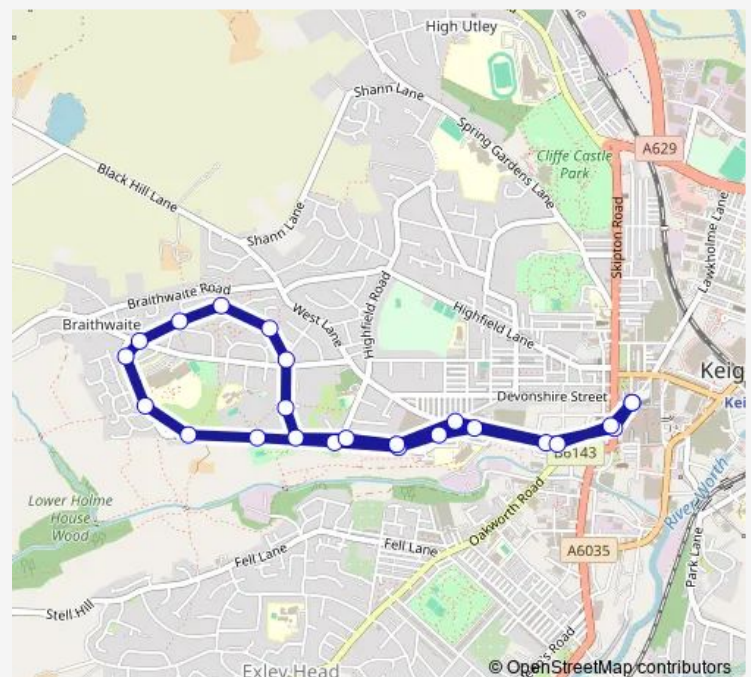

### Direction

Bus Station stand B — Bus Station stand B

24 stops

[Open route schedule](#)

Bus Station stand B

North Street

St Andrews's Surgery

New Town Court

Whinfield Avenue

Whinfield Drive

West Bank Rise

Guard House Ring

School Walk

Broster Avenue Bottom

Guard House Road

Greenfield Court

### Route schedule

Bus Station stand B — Bus Station stand B

Monday 07:45-17:25

Tuesday 07:45-17:25

Wednesday 07:45-17:25

Thursday 07:45-17:25

Friday 07:45-17:25

Saturday 09:25-16:05

### Route info

Direction: Bus Station stand B

Stops: 24

Trip Duration: 0 hour 20 min

■ K2 — Keighley - Braithwaite Circular

St Andrew's Surgery

North Street

Bus Station stand B