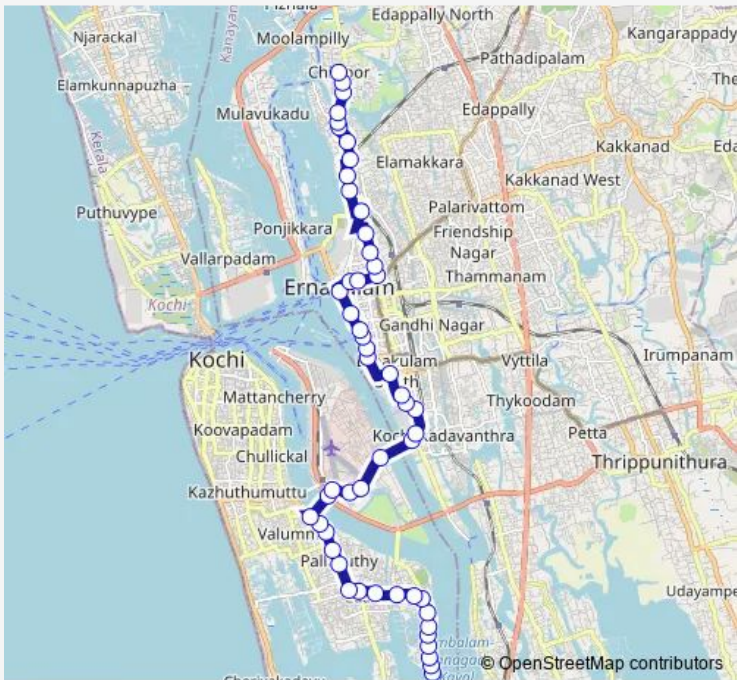

Bus Chittoor Temple ↔ Edakochi

[Go to website](#)

Direction
 Edakochi — Chittoor Temple
 52 stops
[Open route schedule](#)

- Edakochi
- Palli
- Kaithavalappu
- Kozhikkoodu
- St Lorance School
- Salim Kumar
- Kumbalam Ferry
- Pambayi Moola
- Pambayi Moola
- Aquinas Collage
- Pashnithodu Palam
- Kumbalangi Vazhi
- Kacheripadi
- Palluruthy Veli
- Marunnukada
- Palluruthy Nada
- Suriyani Palli
- Bot Palam
- CPT Junction
- Mattancherry Halt
- Airport

Route schedule
 Edakochi — Chittoor Temple

Monday	06:00
Tuesday	06:00
Wednesday	06:00
Thursday	06:00
Friday	06:00
Saturday	06:00
Sunday	06:00

Route info
 Direction: Edakochi
 Stops: 52
 Trip Duration: 1 hour 1 min

Chittoor Temple ↔ Edakochi BusMaps

Vathuruthy

Naval Base

Thevara Junction

Thevara

Atlantis

Cochin Shipyard Main Gate

Ravipuram

Bus time schedules and route maps are available in an offline PDF at busmaps.com. Use the busmaps.com website to see live bus times, train schedule or subway schedule, and step-by-step directions for all public transit in Kanayannur