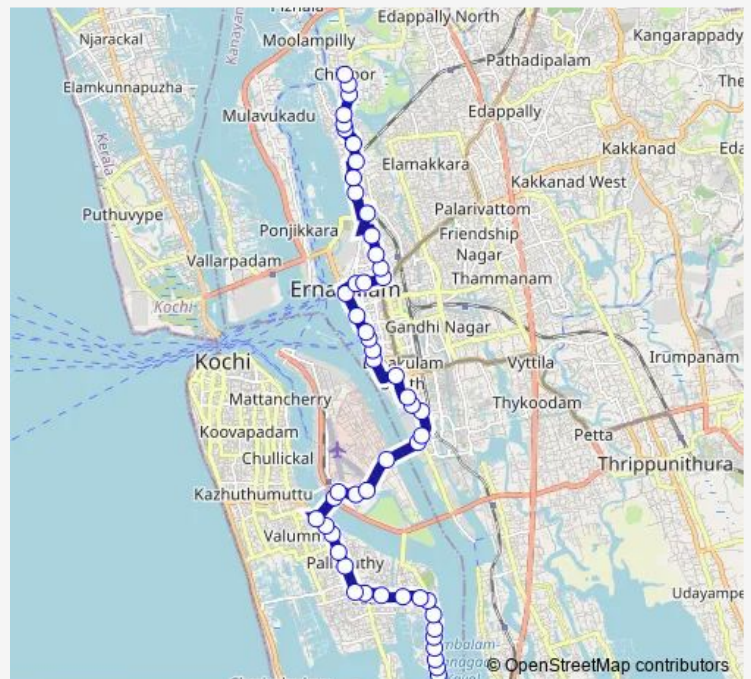

### Route schedule

Edakochi — Chittoor Temple

Monday 06:00

Tuesday 06:00

Wednesday 06:00

Thursday 06:00

Friday 06:00

Saturday 06:00

### Route info

Direction: Edakochi

Stops: 52

Trip Duration: 1 hour 1 min

Chittoor Temple ↔ Edakochi

Vathuruthy

Naval Base

Thevara Junction