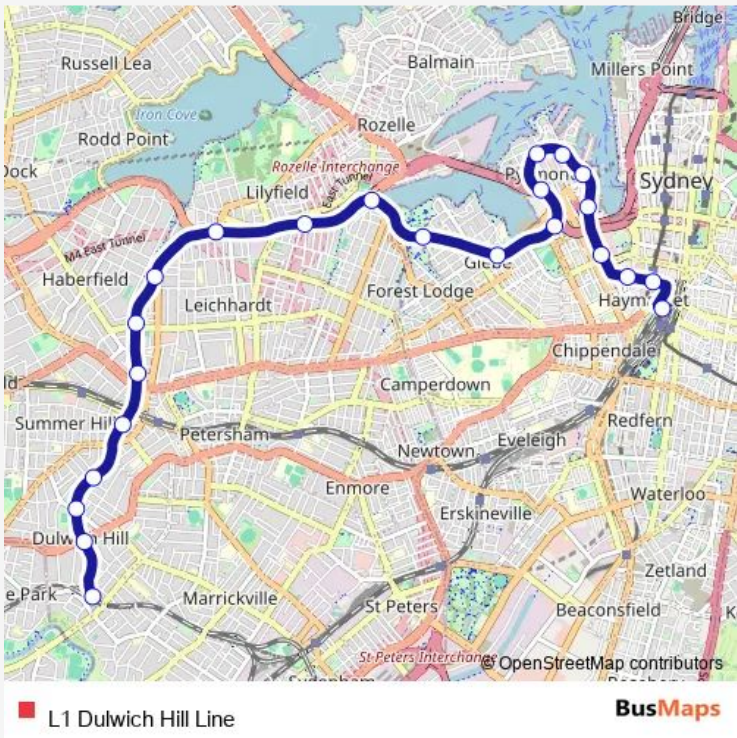

Tram L1 Dulwich Hill Line

[Go to website](#)

Direction
 Dulwich Hill Light Rail — Central Station Light Rail
 23 stops
[Open route schedule](#)

- Dulwich Hill Light Rail
- Dulwich Grove Light Rail
- Arlington Light Rail
- Waratah Mills Light Rail
- Lewisham West Light Rail
- Taverners Hill Light Rail
- Marion Light Rail
- Hawthorne Light Rail
- Leichhardt North Light Rail
- Lilyfield Light Rail
- Rozelle Bay Light Rail
- Jubilee Park Light Rail
- Glebe Light Rail
- Wentworth Park Light Rail
- Fish Market Light Rail
- John Street Square Light Rail
- The Star Light Rail
- Pymont Bay Light Rail
- Convention Centre Light Rail
- Exhibition Centre Light Rail
- Paddy's Markets Light Rail

Route schedule
 Dulwich Hill Light Rail — Central Station Light Rail

Monday	03:15-02:45 ⁺¹
Tuesday	03:15-02:45 ⁺¹
Wednesday	03:15-02:45 ⁺¹
Thursday	03:15-02:45 ⁺¹
Friday	03:15-02:45 ⁺¹
Saturday	03:15-02:45 ⁺¹
Sunday	03:15-02:45 ⁺¹

Route info
 Direction: Dulwich Hill Light Rail
 Stops: 23
 Trip Duration: 0 hour 37 min

Capitol Square Light Rail

Central Station Light Rail

Direction

Central Station Light Rail — Dulwich Hill Light Rail

23 stops

[Open route schedule](#)

Central Station Light Rail

Capitol Square Light Rail

Paddy's Markets Light Rail

Exhibition Centre Light Rail

Convention Centre Light Rail

Pymont Bay Light Rail

The Star Light Rail