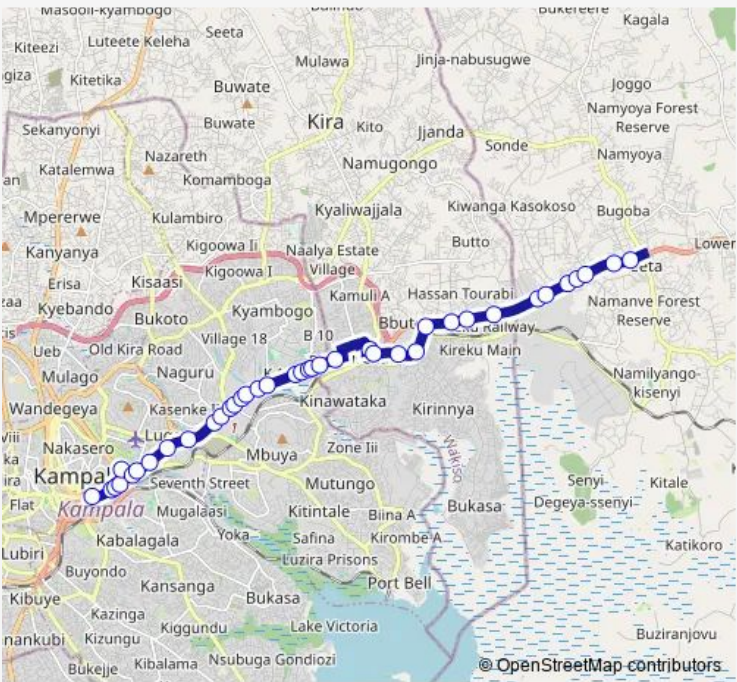

Bus IC131 Seeta Stage-Total Jinja Road

[Go to website](#)

Direction
 Total Jinja Rd Stage — St. Peter Junior Academy
 39 stops
[Open route schedule](#)

- Total Jinja Rd Stage
- Crane Bank - Nema House
- Total (Jinja Road)
- Spear House
- Oasis Mall
- Centenary Park - Electoral Commission
- Warid Clock Tower - Airtel Headquarters
- British American Tobacco
- Archer Rd - New Vision
- Lugogo Shopping Mall - Shoprite (Jinja Rd)
- Utoda Nakawa
- Kagate - Yuasa
- Nakawa Vocational Institute - Management Training And Advisory Centre (Mtac)
- Spear Motors - Jinja And Ntinda Rd Jct
- Chata Investments - Umeme (Jinja Rd)
- City Oil Nakawa
- Steel And Tube Industries - Pepsi
- Kyambogo
- Lakhani Motors
- Nabisunsa
- Banda

Route info
 Direction: Total Jinja Rd Stage
 Stops: 39
 Trip Duration: 1 hour 6 min

IC131 — Seeta Stage-Total Jinja Road **BusMaps**

Hass Petrol Station (Banda)

Petro Fuel Station (Banda)

Global Paints (Jinja Rd)