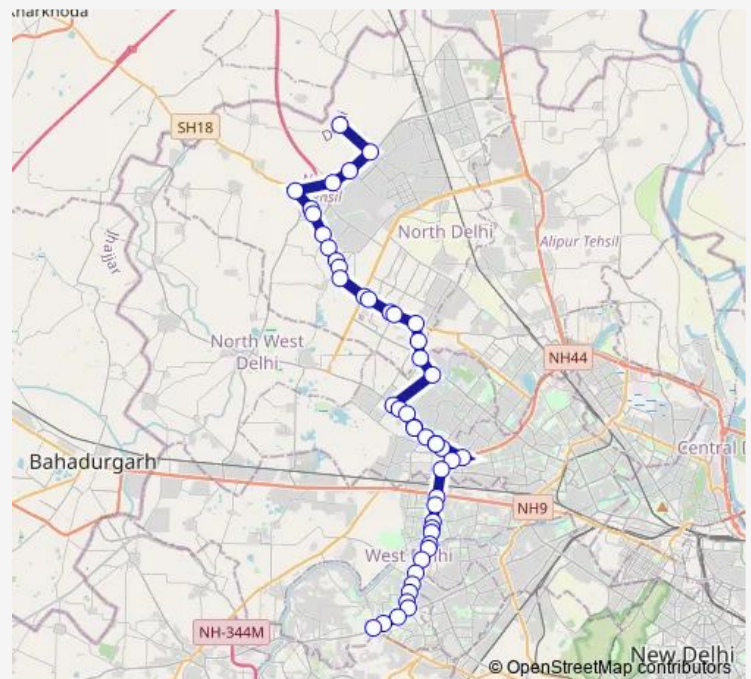

Prehlad Vihar (Deep Vihar) Rohini Sec 25

Sec-24 Rohini

Poothkalan

Route schedule

Ghoga Village — Uttam Nagar Terminal

Monday 06:20-19:30

Tuesday 06:20-19:30

Wednesday 06:20-19:30

Thursday 06:20-19:30

Friday 06:20-19:30

Saturday 06:20-19:30

Sunday 06:20-19:30

Route info

Direction: Ghoga Village

Stops: 48

Trip Duration: 2 hour 13 min