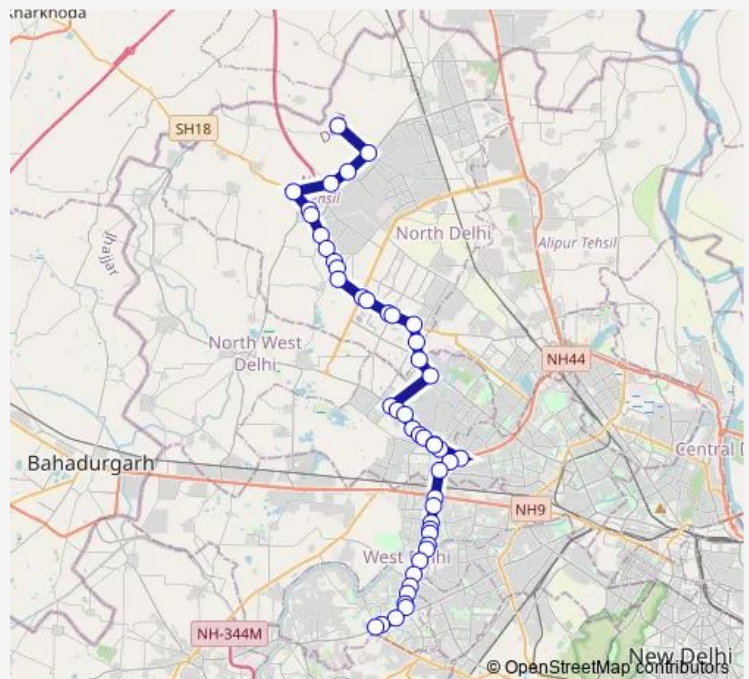

Prehlad Vihar (Deep Vihar)

Sec-24 Rohini

Rohini Sec 20/21 More

Route schedule

Ghoga Village — Uttam Nagar Terminal

Monday 19:03-22:43

Tuesday 19:03-22:43

Wednesday 19:03-22:43

Thursday 19:03-22:43

Friday 19:03-22:43

Saturday 19:03-22:43

Sunday 19:03-22:43

Route info

Direction: Ghoga Village

Stops: 48

Trip Duration: 2 hour 12 min

Saturday 06:20-20:05

Sunday 06:20-20:05

Route info

Direction: Ghoga Village

Stops: 48

Trip Duration: 2 hour 12 min

Mangol Puri Y Block

Mangol Pur Khurd