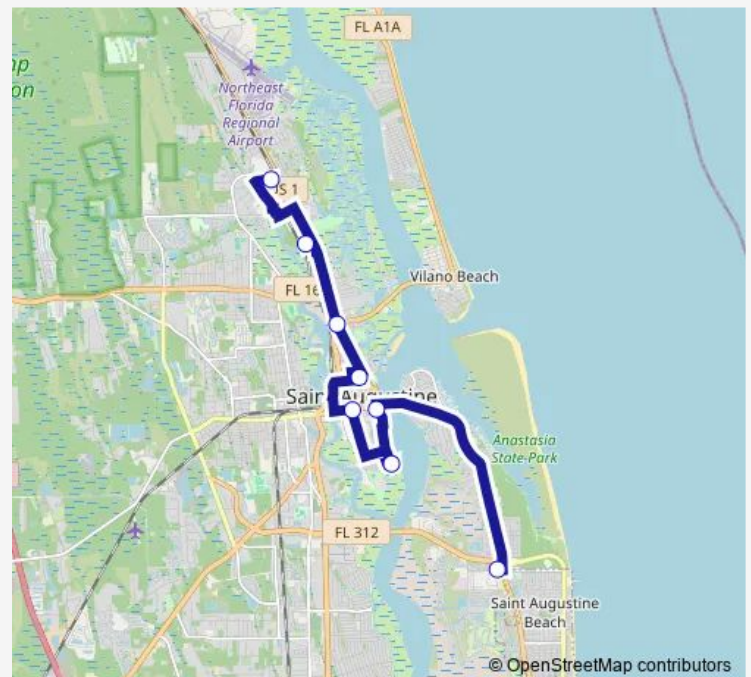

Bus Red Line

[Go to website](#)

Direction

Depot — Government Center

8 stops

[Open route schedule](#)

Depot

Lions Bridge

Monday 06:45-17:50

Tuesday 06:45-17:50

Wednesday 06:45-17:50

Thursday 06:45-17:50

Friday 06:45-17:50

Saturday 06:45-17:50

Sunday —

Route info

Direction: Depot

Stops: 8

Trip Duration: 0 hour 45 min

 Red Line

Direction

Government Center — Depot

8 stops

[Open route schedule](#)

Route schedule

Government Center — Depot

Monday	07:50-18:55
Tuesday	07:50-18:55
Wednesday	07:50-18:55
Thursday	07:50-18:55
Friday	07:50-18:55
Saturday	07:50-18:55
Sunday	—

Route info

Direction: Government Center