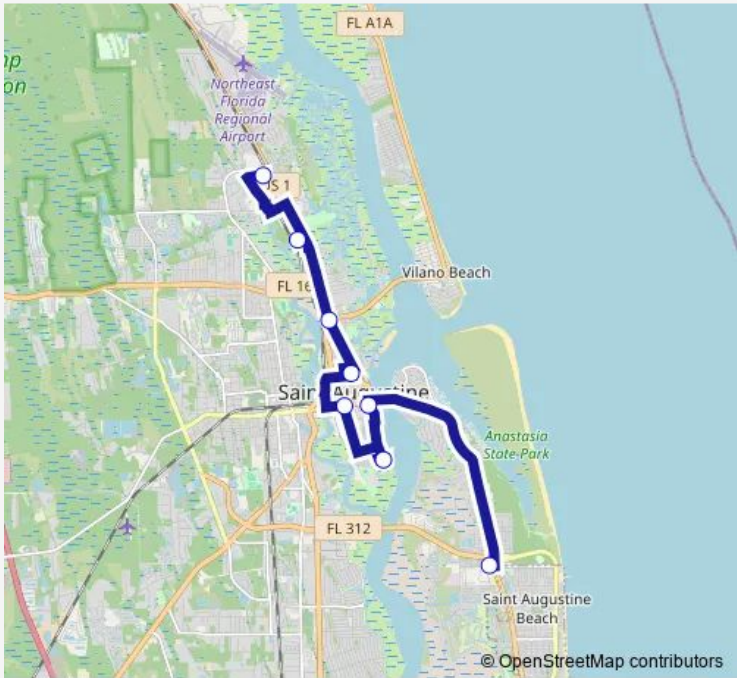

Bus Red Line

[Go to website](#)

Direction
Depot — Government Center
8 stops
[Open route schedule](#)

- Depot
- Lions Bridge
- Community Center
- M L King & Post Office
- San Marco Visitor Ctr
- San Marco & May Street
- Winn Dixie
- Government Center

Route schedule
Depot — Government Center

Monday	06:45-17:50
Tuesday	06:45-17:50
Wednesday	06:45-17:50
Thursday	06:45-17:50
Friday	06:45-17:50
Saturday	06:45-17:50
Sunday	—

Route info
Direction: Depot
Stops: 8
Trip Duration: 0 hour 45 min

Direction

Government Center — Depot

8 stops

[Open route schedule](#)

Government Center

Winn Dixie

Southbound Library

San Marco Visitor Ctr

M L King & Post Office

Community Center

Lions Bridge

Depot

Route schedule

Government Center — Depot

Monday	07:50-18:55
Tuesday	07:50-18:55
Wednesday	07:50-18:55
Thursday	07:50-18:55
Friday	07:50-18:55
Saturday	07:50-18:55
Sunday	—