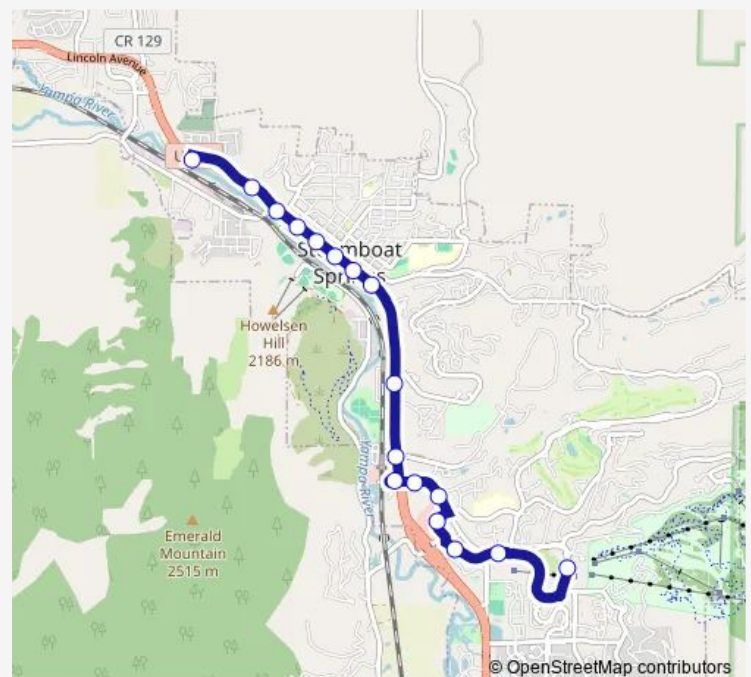

The Pines Condominiums

City Market - Eastbound

Wildhorse Marketplace

Meadows Parking Lot

Gondola Transit Center

### Route schedule

Stockbridge — Gondola Transit Center

Monday 07:45-19:45

Tuesday 07:45-19:45

Wednesday 07:45-19:45

Thursday 07:45-19:45

Friday 07:45-19:45

Saturday 07:45-19:45

### Route info

Direction: Stockbridge

Stops: 17

Trip Duration: 0 hour 20 min

**Direction**

Gondola Transit Center — Stockbridge

32 stops

[Open route schedule](#)

## Route info

Direction: Gondola Transit Center

Stops: 32

Trip Duration: 0 hour 32 min

Riverside Drive

Shield Drive - Sheriff's Office

Routt County Justice Center

Lift Up