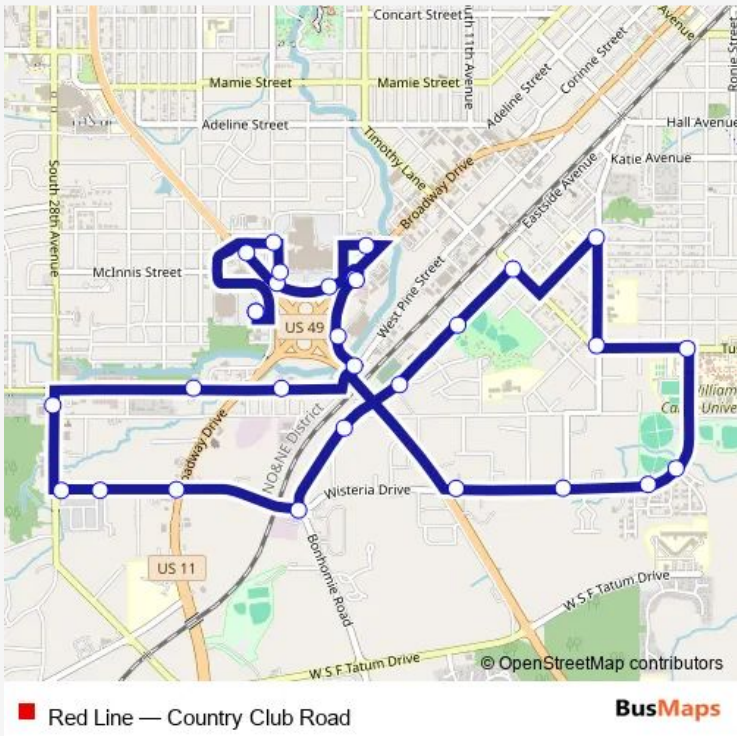

**Bus Red Line Country Club Road**

[Go to website](#)

**Direction**  
 On Service Rd by Walmart — On Service Rd by Walmart  
 30 stops  
[Open route schedule](#)

- On Service Rd by Walmart
- On Service Rd near Cspire
- On Service Rd near Popeye's Chicken
- Bartur St and Broadway St
- S 17th St and Service Rd
- Service Dr and W Pine St
- Lincoln Rd and Hill St (Central Sunbelt)
- Lincoln Rd and Roosevelt Blvd (dollar general)
- 28th Ave at Winn Dixie
- 28th Ave and Mcinnis Loop
- Mcinnis Loop at Greenbriar Apts
- Mcinnis Loop near Disability office
- Mcinnis Loop and Country Club Rd
- Country Club Rd at Bonhomie Apartments
- Country Club Rd at Pineview Apartments
- Country Club Rd at the park
- Country Club Rd and Killingsworth Dr
- Dumas Av and Martin Luther King Av
- Martin Luther king Av and Tuscan Av
- William Carey Pkwy and Tuscan
- William Carey Pkwy at Wisteria Apartments Entrance 1

Route schedule  
 On Service Rd by Walmart — On Service Rd by Walmart

Monday	06:30-17:50
Tuesday	06:30-17:50
Wednesday	06:30-17:50
Thursday	06:30-17:50
Friday	06:30-17:50
Saturday	—
Sunday	—

**Route info**  
 Direction: On Service Rd by Walmart  
 Stops: 30  
 Trip Duration: 0 hour 40 min

William Carey Pkwy at Wisteria Apartments Entrance 3

William Carey Pkwy and Dosset St

William Carey Pkwy at JR (Just before entering HWY 49)

Service Dr and Fred's Pharmacy

Service Dr and Carriage Inn

On Service Rd at Waffle House

On Service Rd near Popeye's Chicken

Service Road and Cloverleaf Dr

On Service Rd by Walmart

Red Line Bus time schedules and route maps are available in an offline PDF at [busmaps.com](https://busmaps.com). Use the [busmaps.com](https://busmaps.com) website to see live bus times, train schedule or subway schedule, and step-by-step directions for all public transit in Hattiesburg