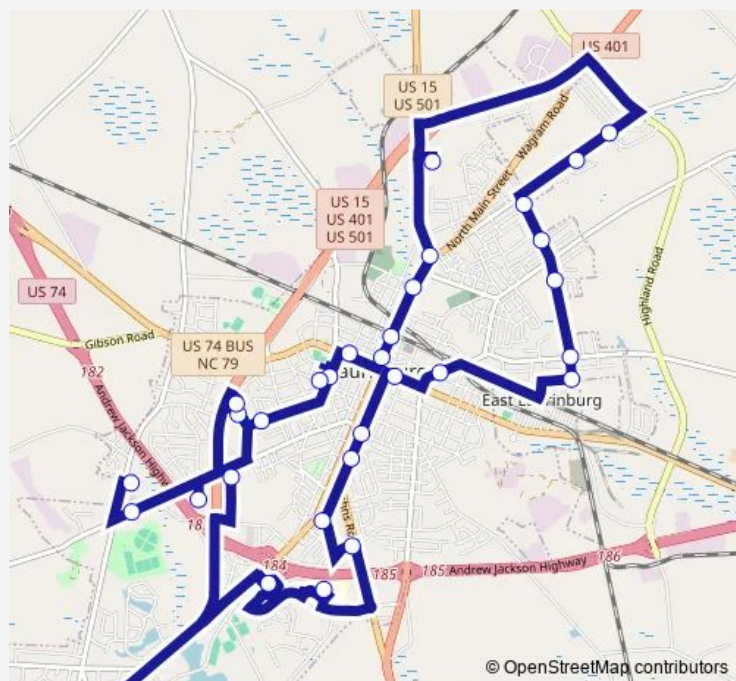

Bus Red Line

[Go to website](#)

Direction

Spring Chase Apts. — Scotland County DSS/West Blvd.

31 stops

[Open route schedule](#)

Spring Chase Apts.

Walmart

Piggly Wiggly/East Lbg

Rob's Convenience Shop

Duncan Street/Produce Market Road

Old Lumberton Road/Produce Market Road

Cliffdale Street/Produce Market Road

Purcell Road/Produce Market Road

Wagram Street/Produce Market Road

Pinto Place/Lee's Mill Road

Highland Village/Lee's Mill Road

Northside Shopping Center

North Main Street/Aberdeen Road

Route schedule

Spring Chase Apts. — Scotland County DSS/West Blvd.

Monday	07:30
Tuesday	07:30
Wednesday	07:30
Thursday	07:30
Friday	07:30
Saturday	—
Sunday	—

Route info

Direction: Spring Chase Apts.

Stops: 31

Trip Duration: 1 hour 0 min

■ Red Line

Nic's Pic Hillside Ave./North Main Street

North Main and Railroad Street

North Main Street/Cronly Street