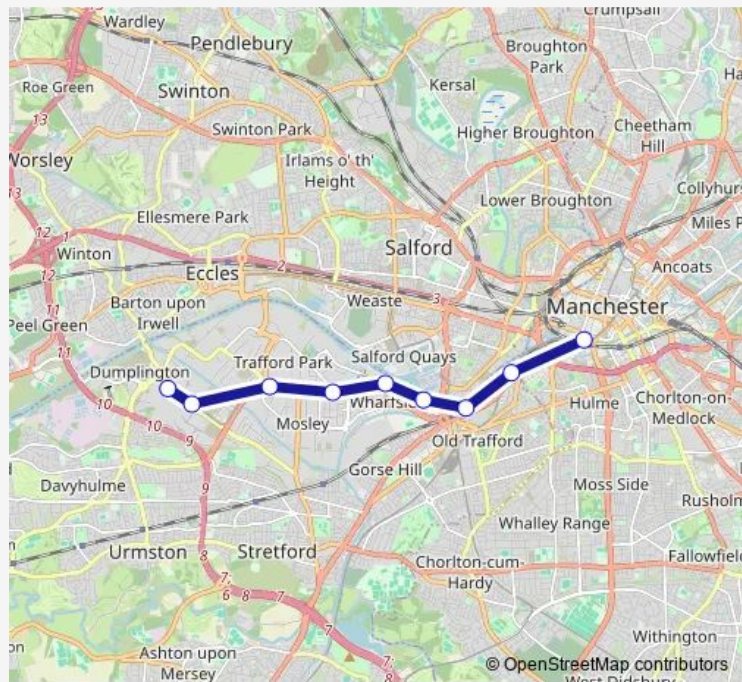

Bus Red Line Deansgate-Castlefield - The Trafford Centre

[Go to website](#)

Direction
 Deansgate-Castlefield (Manchester Metrolink) — The Trafford Centre (Manchester Metrolink)
 9 stops
[Open route schedule](#)

- Deansgate-Castlefield (Manchester Metrolink)
- Cornbrook (Manchester Metrolink)
- Pomona (Manchester Metrolink)
- Wharfside (Manchester Metrolink)
- Imperial War Museum (Manchester Metrolink)
- Village (Manchester Metrolink)
- Parkway (Manchester Metrolink)
- Barton Dock Road (Manchester Metrolink)
- The Trafford Centre (Manchester Metrolink)

Route info
 Direction: Deansgate-Castlefield (Manchester Metrolink)
 Stops: 9
 Trip Duration: 0 hour 20 min

Red Line — Deansgate-Castlefield - The Trafford Centre **BusMaps**

Direction

The Trafford Centre (Manchester Metrolink) — Deansgate-Castlefield (Manchester Metrolink)

Monday 00:00-23:48

Tuesday 00:00-23:48

Wednesday 00:00-23:48

Thursday 00:00-23:48

Friday 00:00-23:48

Saturday 00:00-23:48

Sunday 00:08-23:53

Route info