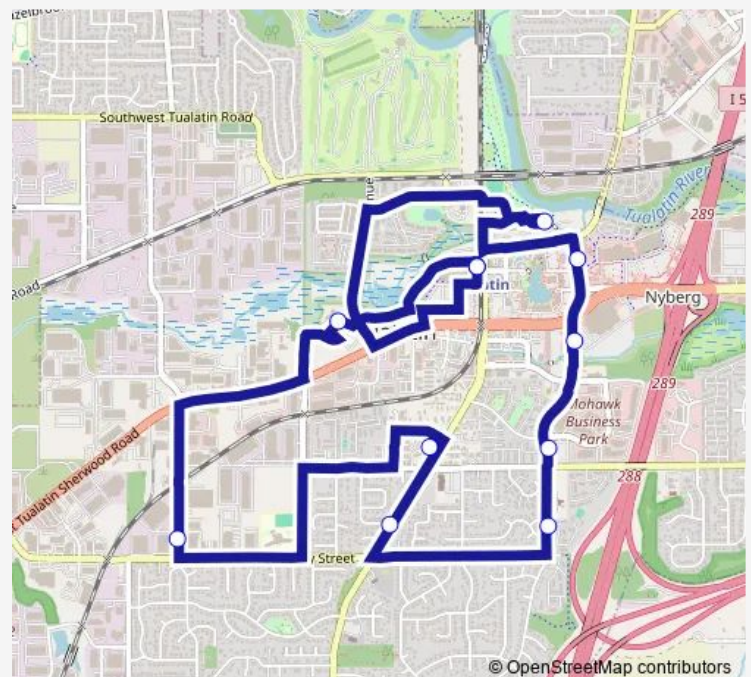

Meridian Park Hospital (shared w/Trimet)

Tualatin WES Station

Route schedule

Tualatin WES Station — Tualatin WES Station

Monday	05:02
Tuesday	05:02
Wednesday	05:02
Thursday	05:02
Friday	05:02
Saturday	—
Sunday	—

Route info

Direction: Tualatin WES Station

Stops: 4

Trip Duration: 0 hour 20 min

Red Line — Tualatin Shuttle

Direction

Tualatin WES Station — Tualatin WES Station

11 stops

[Open route schedule](#)

Tualatin WES Station

Kaiser Permanente (19185 SW 90th Ave)

SW Teton Ave & SW Avery St

Marquis Assisted Living Center

SW Boones Ferry Rd & SW Apache Dr

Martinazzi Village Apartments

SW Martinazzi Ave & SW Mohawk St

Wednesday 05:41-18:38

Thursday 05:41-18:38

Friday 05:41-18:38

Saturday —

Sunday —

Route info

Direction: Tualatin WES Station

Stops: 11