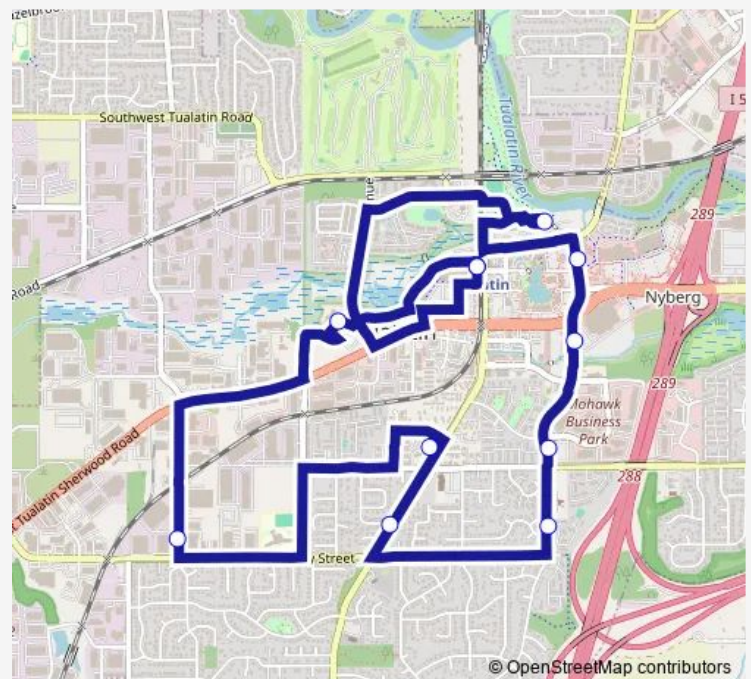

Bus Red Line Tualatin Shuttle

[Go to website](#)

Direction

Tualatin WES Station — Tualatin WES Station

4 stops

[Open route schedule](#)

Tualatin WES Station

Nyberg Woods (Eastbound)

Meridian Park Hospital (shared w/Trimet)

Tualatin WES Station

Route schedule

Tualatin WES Station — Tualatin WES Station

Monday	05:02
Tuesday	05:02
Wednesday	05:02
Thursday	05:02
Friday	05:02
Saturday	—
Sunday	—

Route info

Direction: Tualatin WES Station

Stops: 4

Trip Duration: 0 hour 20 min

Red Line — Tualatin Shuttle

Direction

Tualatin WES Station — Tualatin WES Station

11 stops

[Open route schedule](#)

Tualatin WES Station

Kaiser Permanente (19185 SW 90th Ave)

SW Teton Ave & SW Avery St

Marquis Assisted Living Center

SW Boones Ferry Rd & SW Apache Dr

Martinazzi Village Apartments

SW Martinazzi Ave & SW Mohawk St