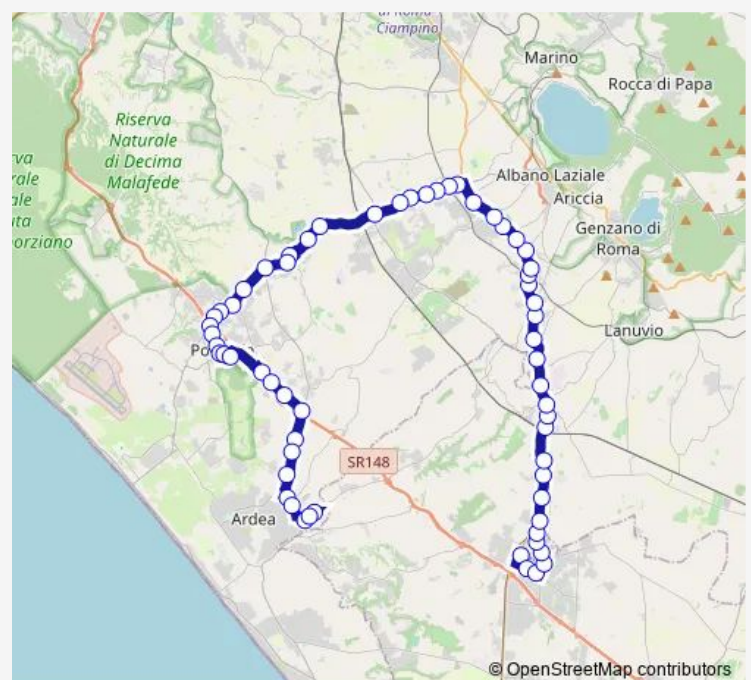

### Route schedule

Aprilia | Parco Grattaciolo # f2735 — Ardea | Piazza del Popolo # f12635

Monday 05:50-16:00

Tuesday 05:50-16:00

Wednesday 05:50-16:00

Thursday 05:50-16:00

Friday 05:50-16:00

Saturday —

### Route info

Direction: Aprilia | Parco Grattaciolo # f2735

Stops: 61

Trip Duration: 1 hour 14 min

Albano | Via Nettunense Via Friuli # f12586

Albano | Via Rufelli Via Nettunense # f12598

Ariccia | Via Nettunense Via Villafranca # f12599