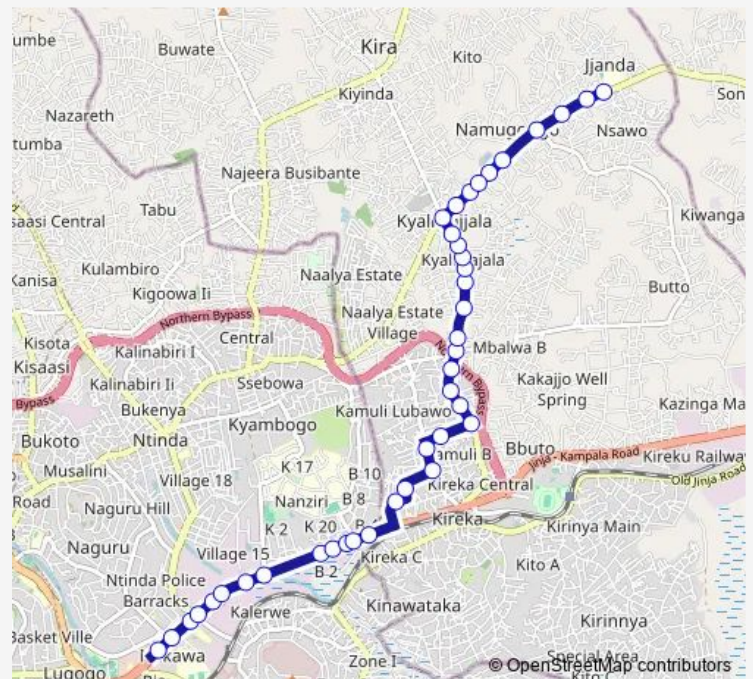

Tuesday 06:30-19:00

Wednesday 06:30-19:00

Thursday 06:30-19:00

Friday 06:30-19:00

Saturday 06:30-19:00

Sunday 06:30-19:00

Route info

Direction: Utoda Nakawa

Stops: 40

Trip Duration: 0 hour 51 min

Ic153 — Nakawa Taxi Park-Namugongo

As Fuel Station - Shine Auto Jet Washing Bay

Uganda National Bureau of Standards Post

Agenda

Nelvin Hardware

Renark Pharmacy

Thursday 06:30-19:00

Friday 06:30-19:00

Saturday 06:30-19:00

Sunday 06:30-19:00

Route info

Direction: Jjk Supermarket

Stops: 36

Trip Duration: 0 hour 47 min