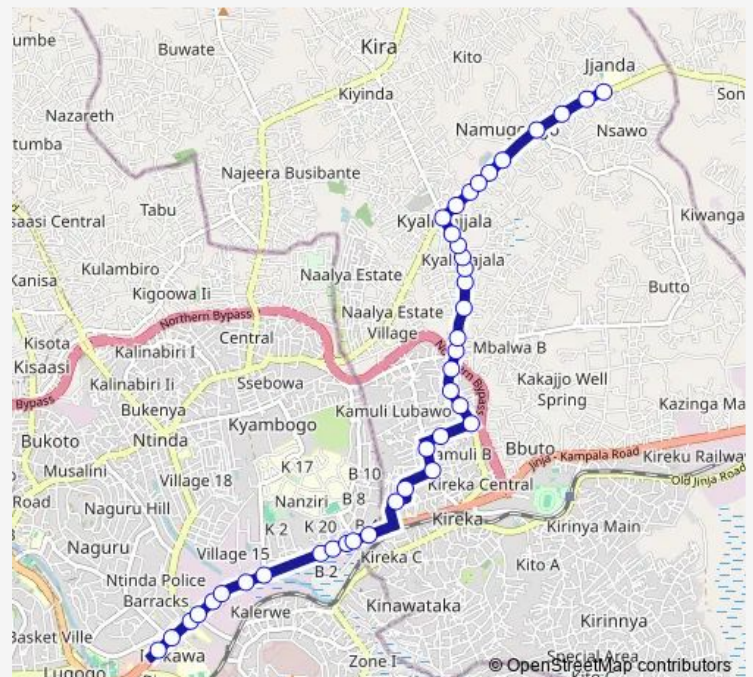

Tuesday 06:30-19:00

Wednesday 06:30-19:00

Thursday 06:30-19:00

Friday 06:30-19:00

Saturday 06:30-19:00

Sunday 06:30-19:00

Route info

Direction: Utoda Nakawa

Stops: 40

Trip Duration: 0 hour 44 min

■ IC153 — Nakawa Taxi Park-Namugongo

As Fuel Station - Shine Auto Jet Washing Bay

Uganda National Bureau of Standards Post

Agenda

Nelvin Hardware

Renark Pharmacy

Thursday 06:30-19:00

Friday 06:30-19:00

Saturday 06:30-19:00

Sunday 06:30-19:00

Route info

Direction: Jjk Supermarket

Stops: 36

Trip Duration: 0 hour 46 min