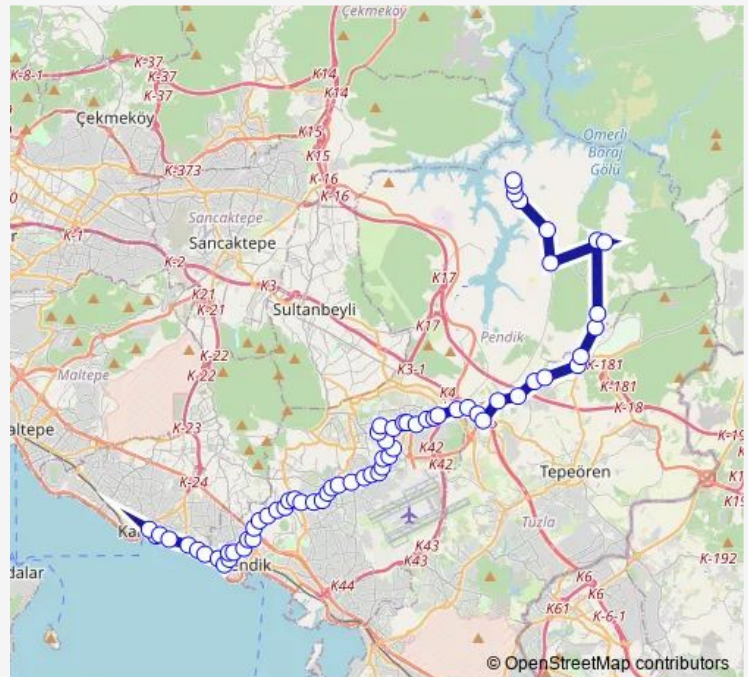

ÜÇEVLER

Velibaba Sapağı

**Route schedule**

KARTAL — Kurtdoğmuş Köyü

Monday 10:20-13:35

Tuesday 10:20-13:35

Wednesday 10:20-13:35

Thursday 10:20-13:35

Friday 10:20-13:35

Saturday —

Sunday —

**Route info**

Direction: KARTAL

Stops: 66

Trip Duration: 1 hour 34 min

132D — Kartal - Kurtdoğmuş Köyü