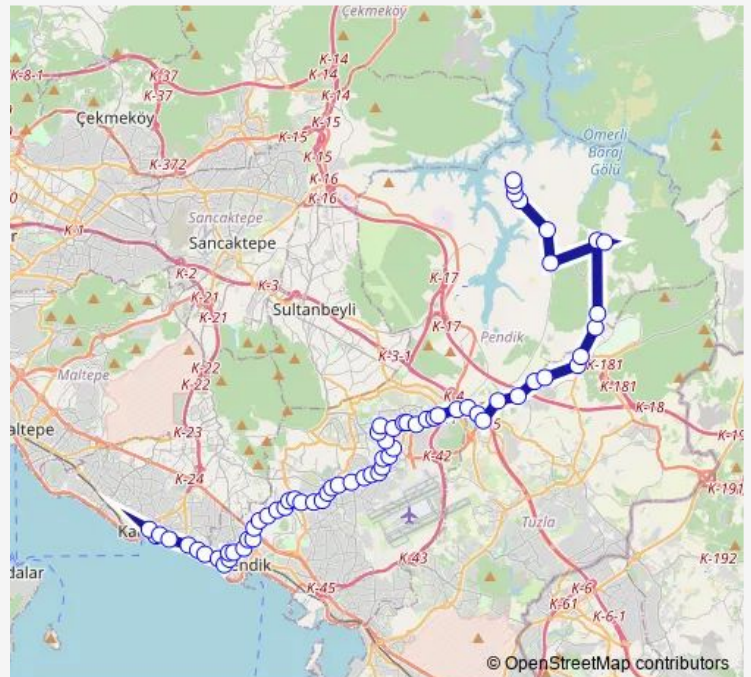

Thursday 10:20-13:35

Friday 10:20-13:35

Saturday —

Sunday —

Route info

Direction: Kartal

Stops: 66

Trip Duration: 1 hour 34 min

132d — Kartal - Kurtdoğmuş Köyü

BusMaps

Egemen Sokak

Arif Özçelik

Bülbül Sokak

Ankara Caddesi

Meslek Lisesi

Yayalar Metro