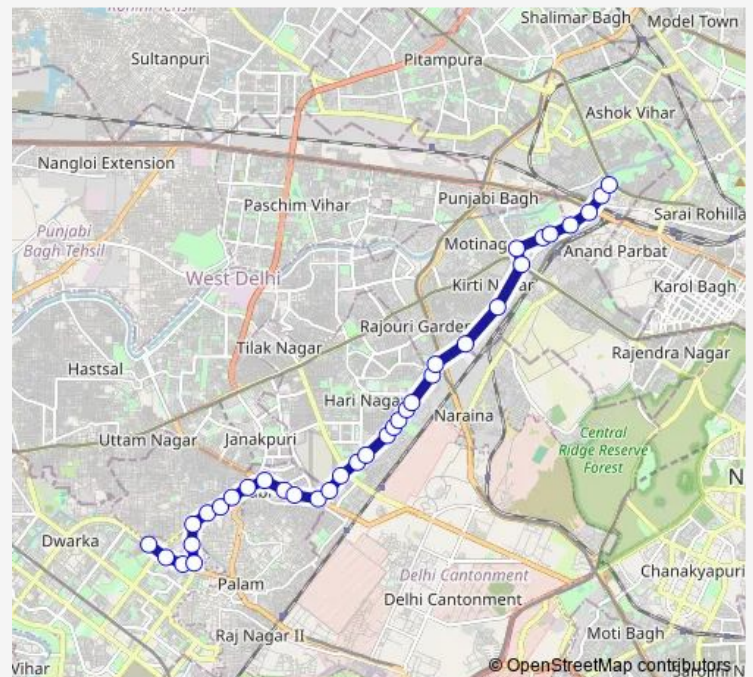

Bobby Soap

PS Mayapuri

BE Block Hari Nagar/ESI Dispensary

Route schedule

Madhu Vihar — Inderlok

Monday 05:10-22:15

Tuesday 05:10-22:15

Wednesday 05:10-22:15

Thursday 05:10-22:15

Friday 05:10-22:15

Saturday 05:10-22:15

Sunday 05:10-22:15

Route info

Direction: Madhu Vihar

Stops: 38

Trip Duration: 1 hour 7 min