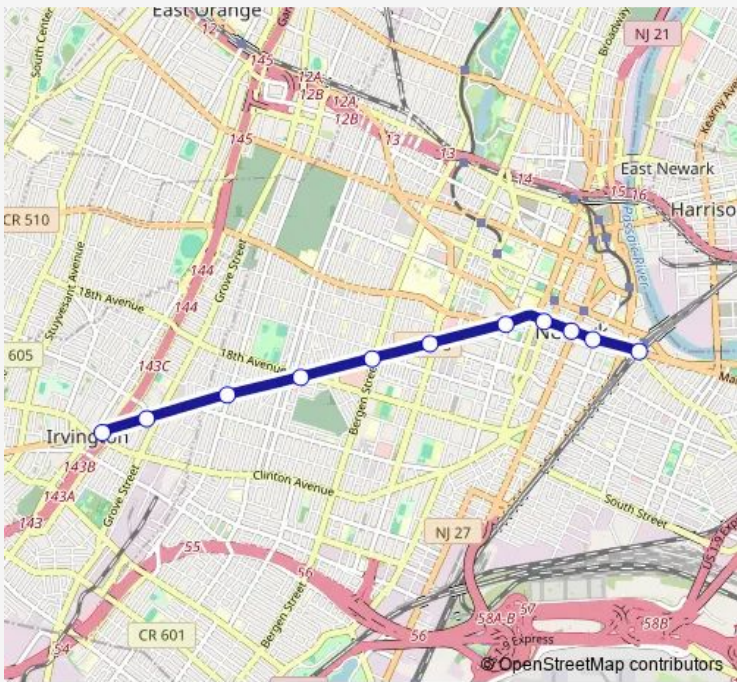

Direction
 IRVINGTON BUS TERMINAL — Eastbound Market ST Under Bridge
 11 stops
[Open route schedule](#)

- IRVINGTON BUS TERMINAL
- Springfield AVE AT Maple Ave
- Springfield AVE AT S 18th St
- Springfield AVE AT S 10th St
- Springfield AVE AT Bergen St
- Springfield AVE AT Irvine Turner Blvd
- Springfield AVE AT MLK JR Blvd
- Market ST AT Washington St
- Market ST AT Broad St
- Market ST AT Mulberry St
- Eastbound Market ST Under Bridge

Route schedule
 IRVINGTON BUS TERMINAL — Eastbound Market ST Under Bridge

Monday	06:30-17:35
Tuesday	06:30-17:35
Wednesday	06:30-17:35
Thursday	06:30-17:35
Friday	06:30-17:35
Saturday	—
Sunday	—

Route info
 Direction: IRVINGTON BUS TERMINAL
 Stops: 11
 Trip Duration: 0 hour 20 min

Direction

Market ST BUS Lane AT Raymond Plaza W — IRVINGTON BUS TERMINAL

11 stops

[Open route schedule](#)

Market ST BUS Lane AT Raymond Plaza W

Market ST AT Mulberry St

Market ST AT Broad St

Market ST AT Washington St

Sunday —

Route info

Direction: Market ST BUS Lane AT Raymond Plaza W

Stops: 11

Trip Duration: 0 hour 21 min

GO25 Bus time schedules and route maps are available in an offline PDF at busmaps.com. Use the busmaps.com website to see live bus times, train schedule or subway schedule, and step-by-step directions for all public transit in Newark