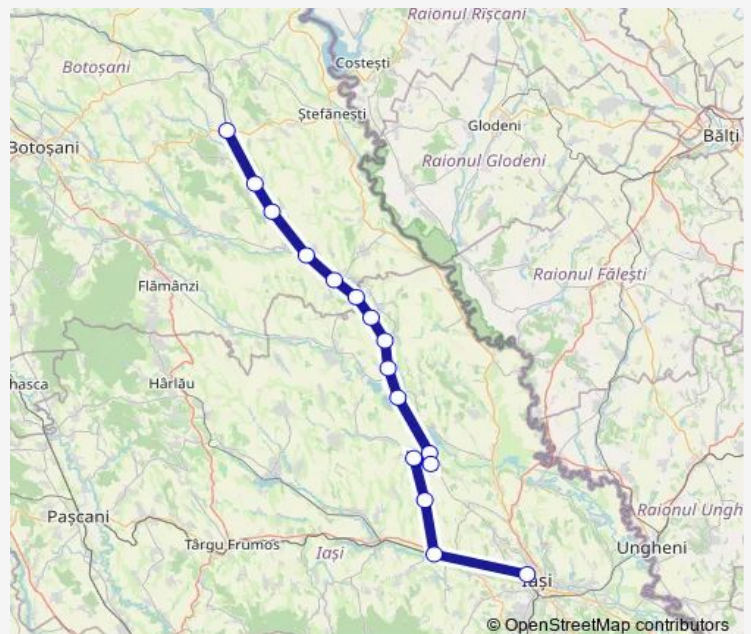

Rail R: Trușești Hm. - Iași R: Trușești Hm. - Zlătunoaia h. - Jijia h. - Todireni Hm. - Răușeni h. - Rediu h. - Andrieșeni h. - Șoldana h. - Iacobenii Vechi h. - Vlădeni - Larga Jijia Hm. - Biserica Larga Jijia h. - Potângenii h. - Movileni h. - Lețcani - Iași

[Go to website](#)

Direction

Trușești Hm. — Iași

16 stops

[Open route schedule](#)

Trușești Hm.

Zlătunoaia h.

Jijia h.

Todireni Hm.

Răușeni h.

Rediu h.

Andrieșeni h.

Șoldana h.

Iacobenii Vechi h.

Vlădeni

Larga Jijia Hm.

Biserica Larga Jijia h.

Potângenii h.

Movileni h.

Lețcani

Iași

Route schedule

Trușești Hm. — Iași

Monday 03:00-04:39

Tuesday 03:00-04:39

Wednesday 03:00-04:39

Thursday 03:00-04:39

Friday 03:00-04:39

Saturday 03:00-04:39

Sunday 03:00-04:39

Route info

Direction: Trușești Hm.

Stops: 16

Trip Duration: 2 hour 2 min