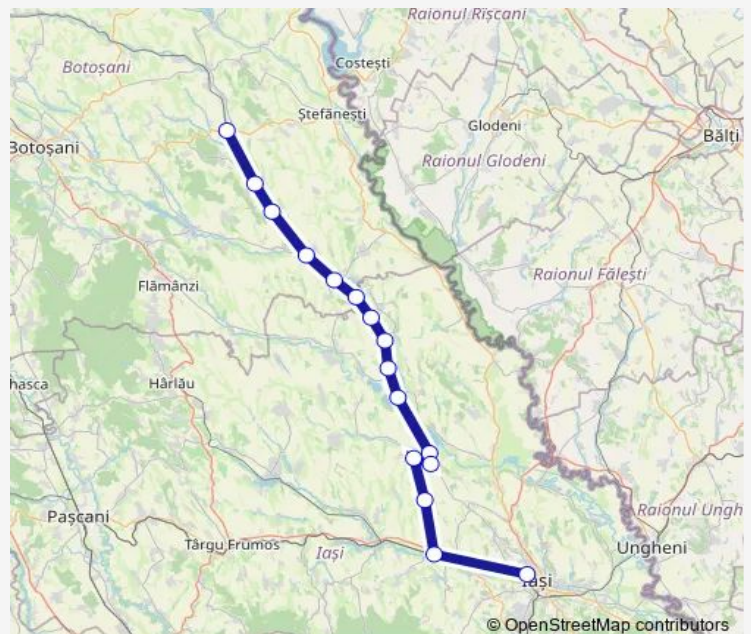

Rail R: Trușești Hm. - Iași R: Trușești Hm. - Zlătunoaia h. - Jijia h. - Todireni Hm. - Răușeni h. - Rediu h. - Andrieșeni h. - Șoldana h. - Iacobenii Vechi h. - Vlădeni - Larga Jijia Hm. - Biserica Larga Jijia h. - Potângenii h. - Movileni h. - Lețcani - Iași

[Go to website](#)

Direction

Trușești Hm. — Iași

16 stops

[Open route schedule](#)

Trușești Hm.

Zlătunoaia h.

Jijia h.

Todireni Hm.

Răușeni h.

Rediu h.

Andrieșeni h.

Șoldana h.

Iacobenii Vechi h.

Vlădeni

Larga Jijia Hm.

Biserica Larga Jijia h.

Potângenii h.

Movileni h.

Lețcani

Iași

Route schedule

Trușești Hm. — Iași

Monday 03:00-04:39

Tuesday 03:00-04:39

Wednesday 03:00-04:39

Thursday 03:00-04:39

Friday 03:00-04:39

Saturday 03:00-04:39

Sunday 03:00-04:39

Route info

Direction: Trușești Hm.

Stops: 16

Trip Duration: 2 hour 2 min