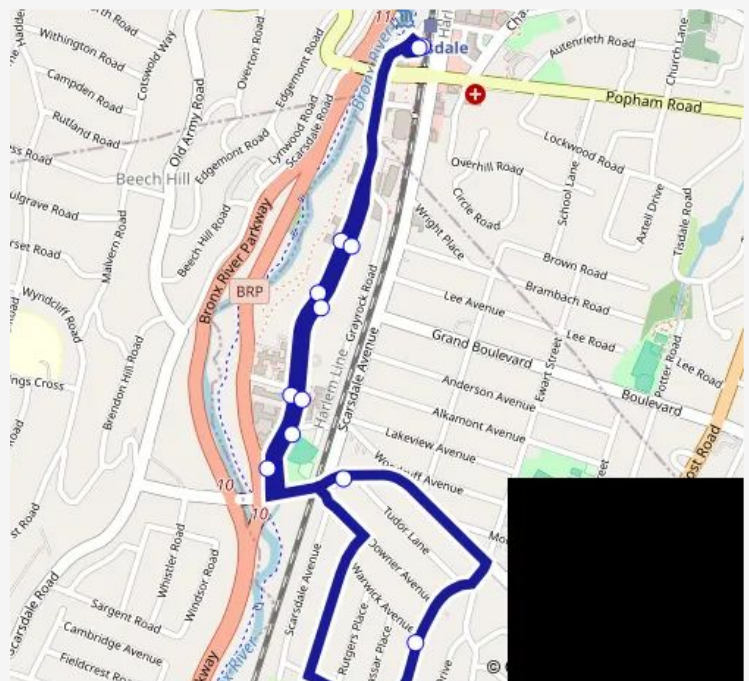

Direction

Scarsdale RR Station West — Scarsdale RR Station West

12 stops

[Open route schedule](#)

Scarsdale RR Station West

143 Garth Rd

187 Garth Rd

Garth RD @ Buckingham PI

Route schedule

Scarsdale RR Station West — Scarsdale RR Station West

Monday 17:31-19:10

Tuesday 17:31-19:10

Wednesday 17:31-19:10

Thursday 17:31-19:10

Friday 17:31-19:10

Saturday —

Sunday —

Route info

Direction: Scarsdale RR Station West

Stops: 12

Trip Duration: 0 hour 15 min

Direction

Scarsdale RR Station West — Scarsdale RR Station West

13 stops

Monday 06:08-07:38

Tuesday 06:08-07:38

Wednesday 06:08-07:38

Thursday 06:08-07:38

Friday 06:08-07:38

Saturday —

Sunday —

Route info