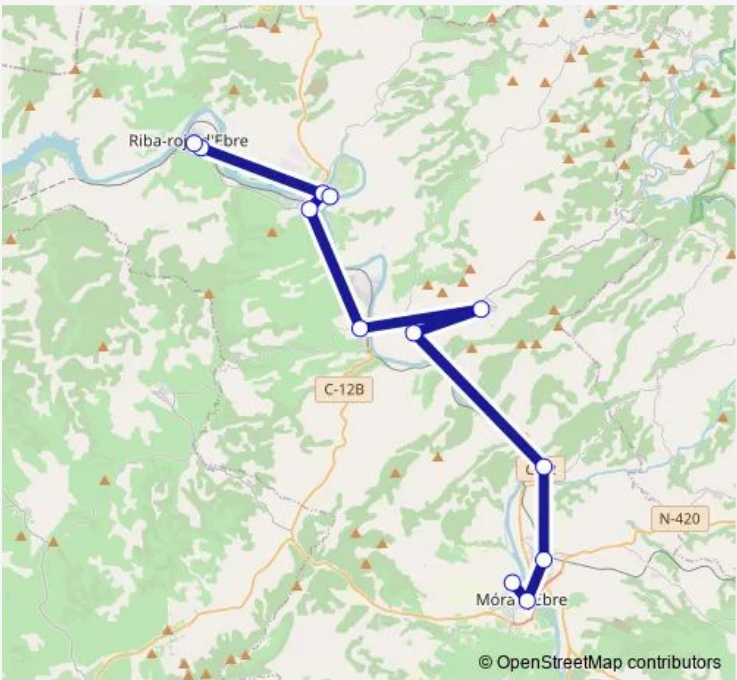

Route schedule

Hospital (C. Benet Messeguer marquesina) — C. de Santa Madrona - C. Major (marquesina)

Monday	06:40-18:30
Tuesday	06:40-18:30
Wednesday	06:40-18:30
Thursday	06:40-18:30
Friday	06:40-18:30
Saturday	—
Sunday	—

Route info

Direction: Hospital (C. Benet Messeguer marquesina)

Stops: 12

Trip Duration: 1 hour 5 min

■ L0599 — Riba-roja d'Ebre-Móra d'Ebre (Hospital) **BusMaps**

Direction

C. de Santa Madrona - C. Major (marquesina) — Hospital (C. Benet Messeguer marquesina)

12 stops

[Open route schedule](#)

C. de Santa Madrona - C. Major (marquesina)

Av. Riba-roja - C. Flix

C. Sant Jordi, 22 (pal parada)

C. Costa del Graner (marquesina-davant Oliflix)

C-12 - Av. Barcelona (Bassa Clotxes) sentit Ascó

Tuesday 05:30-19:40

Wednesday 05:30-19:40

Thursday 05:30-19:40

Friday 05:30-19:40

Saturday —

Sunday —

Route info

Direction: C. de Santa Madrona - C. Major (marquesina)