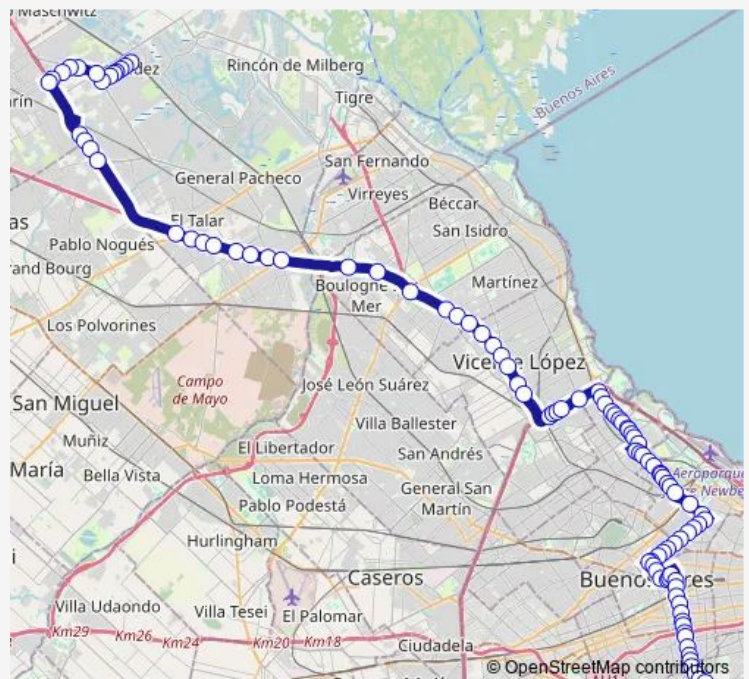

### Direction

undefined — undefined

0 stops

[Open route schedule](#)

### Route schedule

undefined — undefined

Monday 05:30-16:00

Tuesday 05:30-16:00

Wednesday 05:30-16:00

Thursday 05:30-16:00

Friday 05:30-16:00

Saturday —

### Route info

Direction:

Stops: 0

Trip Duration: — min

15i — Jnamba015

## Direction

Avenida Alvear 2999-3099 — 943 Saenz Av.

101 stops

[Open route schedule](#)

Avenida Alvear 2999-3099

Avenida Alvear 2799-2899

Avenida Alvear 2599-2699

Avenida Alvear 2429