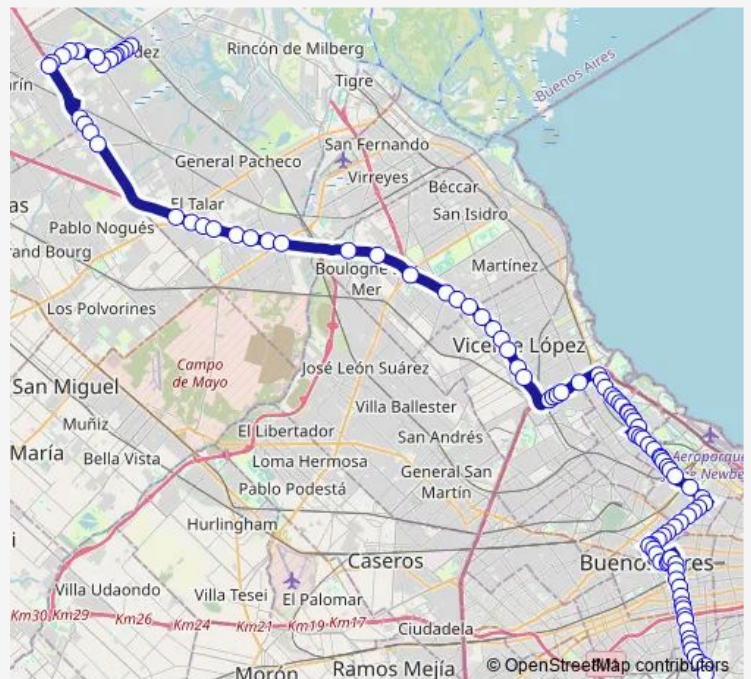

Monday 05:30-16:00

Tuesday 05:30-16:00

Wednesday 05:30-16:00

Thursday 05:30-16:00

Friday 05:30-16:00

Saturday —

Sunday —

Route info

Direction:

Stops: 0

Trip Duration: — min

15l — Jnamba015

Direction

Avenida Alvear 2999-3099 — Quindimil y Carabobo

103 stops

[Open route schedule](#)

Avenida Alvear 2999-3099

Avenida Alvear 2799-2899

Avenida Alvear 2599-2699

Avenida Alvear 2429

Avenida Alvear 2319

Avenida Alvear 2100-2198

Avenida Alvear 1700-1774

Avenida Juan Domingo Perón 6751-6771

Friday 06:15-16:30

Saturday —

Sunday —

Route info

Direction: Avenida Alvear 2999-3099

Stops: 103

Trip Duration: 1 hour 54 min

Avenida Intendente Mauricio Scatamacchia Y Ruta Na