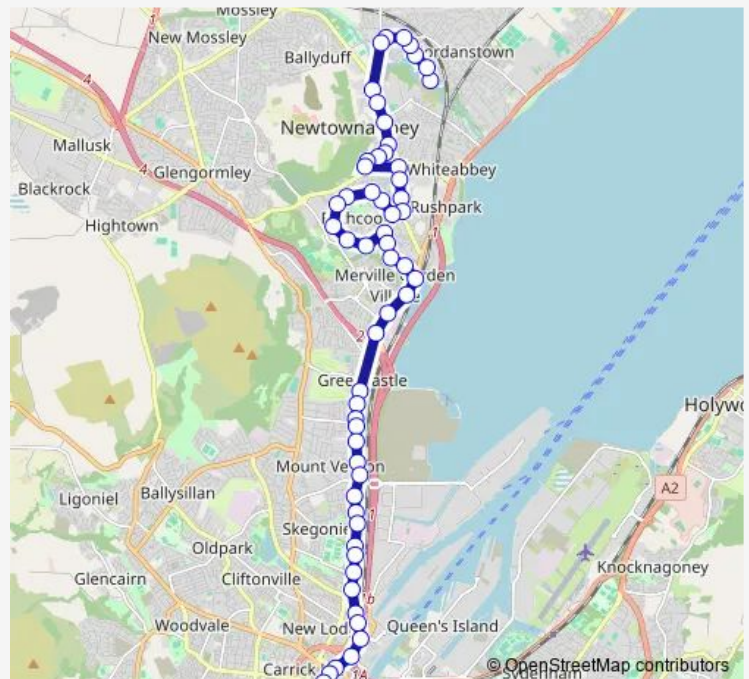

Thursday 09:03-13:03

Friday 09:03-13:03

Saturday —

Sunday —

Route info

Direction: Devenish Drive

Stops: 58

Trip Duration: 0 hour 45 min

Seaview

Skegoneill Avenue

Fife Street

Ivan Street

Mountcollyer Road

St Paul's

York Street Station [bus stop]

Dock Street

Thursday 08:48-12:48

Friday 08:48-12:48

Saturday —

Sunday —

Route info

Direction: Donegall Place

Stops: 64

Trip Duration: 0 hour 46 min