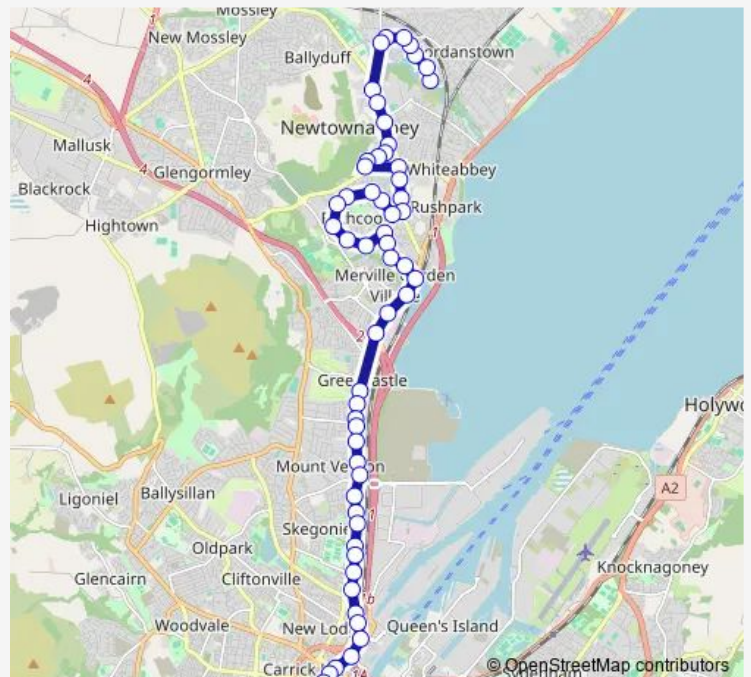

Thursday 09:03-13:03

Friday 09:03-13:03

Saturday —

Sunday —

Route info

Direction: Devenish Drive

Stops: 58

Trip Duration: 0 hour 45 min

Seaview

Skegoneill Avenue

Fife Street

Ivan Street

Mountcollyer Road

St Paul's

York Street Station [bus stop]

Dock Street

Thursday 08:48-12:48

Friday 08:48-12:48

Saturday —

Sunday —

Route info

Direction: Donegall Place

Stops: 64

Trip Duration: 0 hour 46 min