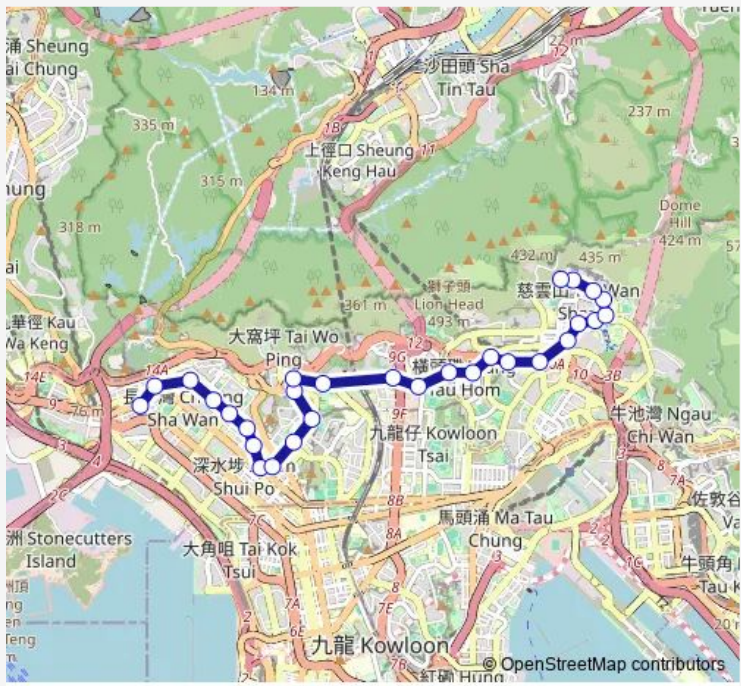

Route schedule

[Kmb] Cheung SHA WAN BUS Terminus — [Ctb] TSZ WAN Shan (North)[[Kmb+Ctb] TSZ WAN Shan (North) BUS Terminus/
Tsz WAN Shan (North)[[Kmb] TSZ WAN Shan (North) BUS Terminus

Monday	06:20-23:15
Tuesday	06:20-23:15
Wednesday	06:20-23:15
Thursday	06:20-23:15
Friday	06:20-23:15
Saturday	06:20-23:15
Sunday	06:20-22:45

Route info

Direction: [Kmb] Cheung SHA WAN BUS Terminus

Stops: 29

Trip Duration: 0 hour 55 min

[Ctb] EDE Road, Cornwall Street[[Kmb] EDE Road

[Ctb] KAM Shing Road, Junction Road[[Kmb] KAM Shing Road

[Ctb] KA Keung Court, FU MEI Street[[Kmb] KA Keung Court