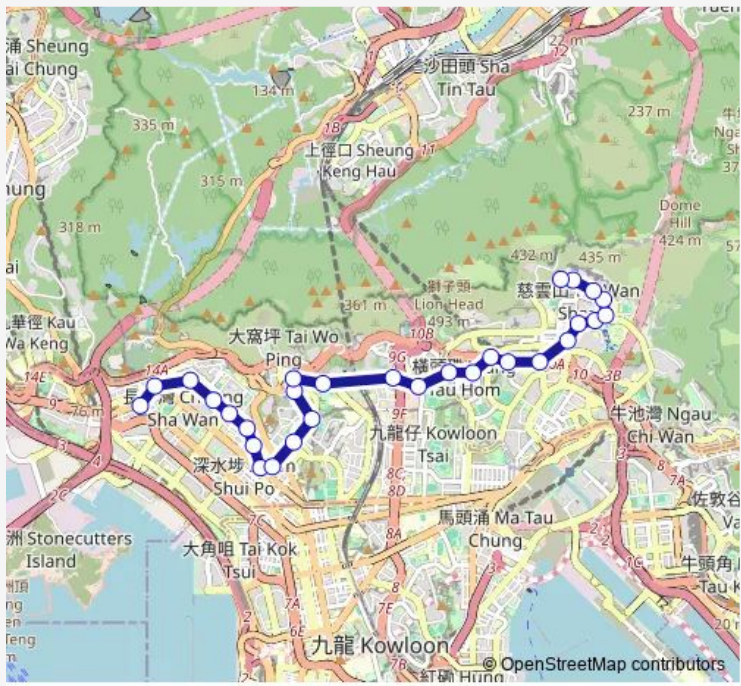

Route schedule

[Kmb] Cheung SHA WAN BUS Terminus — [Ctb] TSZ WAN Shan (North)[[Kmb+Ctb] TSZ WAN Shan (North) BUS Terminus/
Tsz WAN Shan (North)[[Kmb] TSZ WAN Shan (North) BUS Terminus

Monday	06:20-23:15
Tuesday	06:20-23:15
Wednesday	06:20-23:15
Thursday	06:20-23:15
Friday	06:20-23:15
Saturday	06:20-23:15
Sunday	06:20-22:45

Route info

Direction: [Kmb] Cheung SHA WAN BUS Terminus

Stops: 29

Trip Duration: 0 hour 57 min

■ 2F — TSZ WAN Shan (North) - Cheung SHA Wan **BusMaps**

[Ctb] EDE Road, Cornwall Street[[Kmb] EDE Road

[Ctb] KAM Shing Road, Junction Road[[Kmb] KAM Shing Road