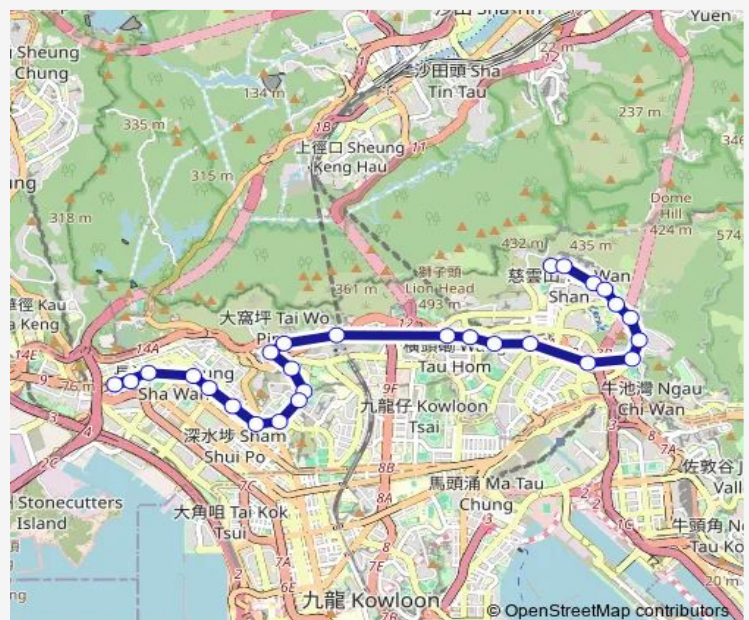

[Ctb] Morse Park Swimming Pool, Lung Cheung Road [Kmb+Ctb] Morse Park Swimming Pool
 Morse Park Swimming Pool, Lung Cheung Road [Kmb] Morse Park Swimming Pool

Route schedule

[Ctb] TSZ WAN Shan (North) [Kmb+Ctb] TSZ WAN Shan (North) BUS Terminus
 Tsz WAN Shan (North) [Kmb] TSZ WAN Shan (North) BUS Terminus — [Kmb] Cheung SHA WAN BUS Terminus

Monday	07:50
Tuesday	07:50
Wednesday	07:50
Thursday	07:50
Friday	07:50
Saturday	—
Sunday	—

Route info

Direction: [Ctb] TSZ WAN Shan (North) [Kmb+Ctb] TSZ WAN Shan (North) BUS Terminus
 Tsz WAN Shan (North) [Kmb] TSZ WAN Shan (North) BUS Terminus

Stops: 27

Trip Duration: 0 hour 47 min

■ 2f — TSZ WAN Shan (North) - Cheung SHA WAN (Moring Peak Monday TO Friday Only)

[Ctb] P.H.C. Wing Kwong College, Lung Chung Road[[Kmb] Wing Kwong College

[Ctb] TIN MA Court, Lung Cheung Road[[Kmb] TIN MA Court