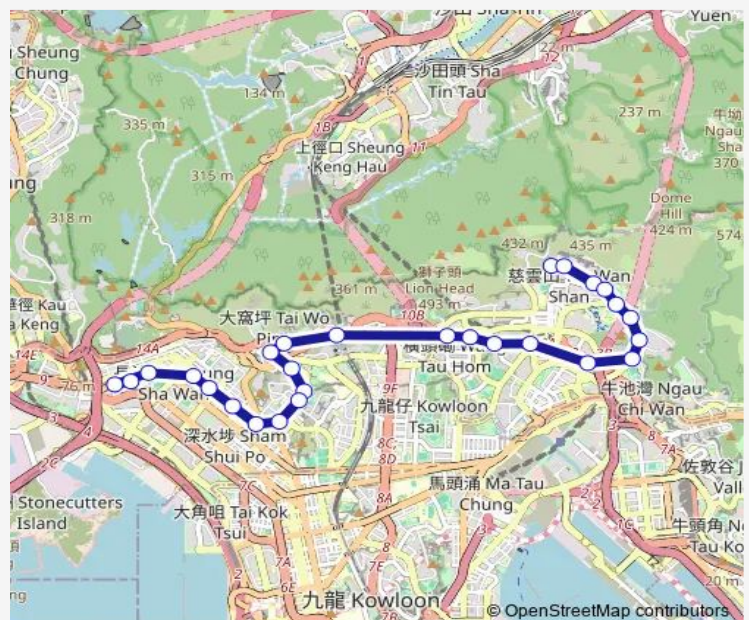

[Ctb] Diamond Hill Station, Lung Cheung Road [[Kmb+Ctb] Diamond Hill Station /
 Diamond Hill Station, Lung Cheung Road [[Kmb] Diamond Hill Station

[Ctb] SHA TIN Pass Road, Lung Cheung Road [[Kmb] Wong TAI SIN BBI - Wong TAI SIN Temple

[Ctb] Morse Park Swimming Pool, Lung Cheung Road [[Kmb+Ctb] Morse Park Swimming Pool /
 Morse Park Swimming Pool, Lung Cheung Road [[Kmb] Morse Park Swimming Pool

Route schedule

[Ctb] TSZ WAN Shan (North) [[Kmb+Ctb] TSZ WAN Shan (North) BUS Terminus /
 Tsz WAN Shan (North) [[Kmb] TSZ WAN Shan (North) BUS Terminus — [Kmb] Cheung SHA WAN BUS Terminus

Monday	07:50
Tuesday	07:50
Wednesday	07:50
Thursday	07:50
Friday	07:50
Saturday	—
Sunday	—

Route info

Direction: [Ctb] TSZ WAN Shan (North) [[Kmb+Ctb] TSZ WAN Shan (North) BUS Terminus /
 Tsz WAN Shan (North) [[Kmb] TSZ WAN Shan (North) BUS Terminus

Stops: 27

Trip Duration: 0 hour 49 min

■ 2F — TSZ WAN Shan (North) - Cheung SHA WAN (Moring Peak Monday TO Friday Only)

[Ctb] P.H.C. Wing Kwong College, Lung Chung Road[[Kmb] Wing Kwong College

[Ctb] TIN MA Court, Lung Cheung Road[[Kmb] TIN MA Court