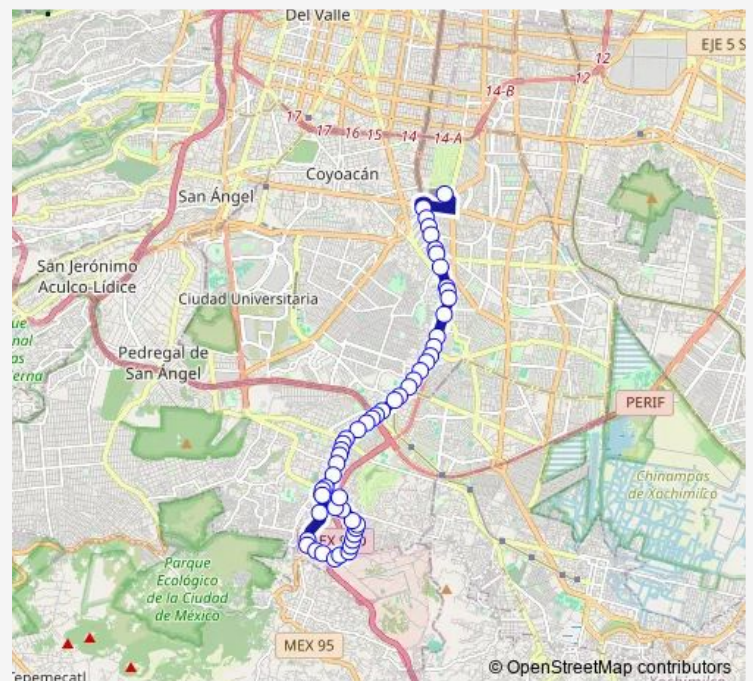

Tlalpan y Estadio Azteca

Tlalpan y Glorieta Huipulco

Tlalpan y Luis Murillo

Route schedule

Base Cetram Taxqueña — Base Issfam

Monday 00:00

Tuesday 00:00

Wednesday 00:00

Thursday 00:00

Friday 00:00

Saturday 00:00

Sunday 00:00

Route info

Direction: Base Cetram Taxqueña

Stops: 52

Trip Duration: 0 hour 52 min

2f — Taxqueña - Moras

Tlalpan y Apatlaco

Tlalpan y Periférico

Tlalpan y San Juan de Dios

Tlalpan y Sillon de Mendoza

Tlalpan e Iner

Tlalpan y San Fernando

Tlalpan y Allende

Monday 00:00

Tuesday 00:00

Wednesday 00:00

Thursday 00:00

Friday 00:00

Saturday 00:00

Sunday 00:00

Route info