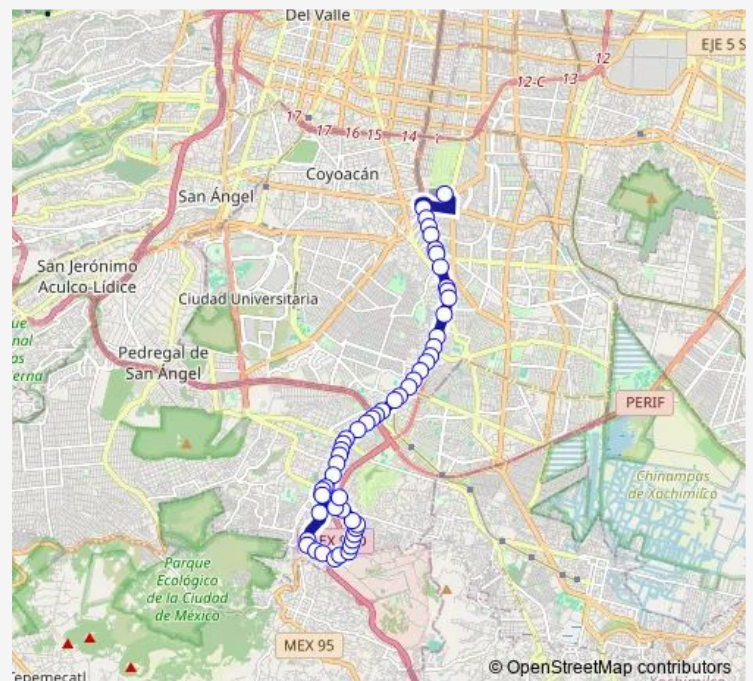

Saturday 00:00

Sunday 00:00

Route info

Direction: Base Cetram Taxqueña

Stops: 52

Trip Duration: 0 hour 52 min

Tlalpan y Apatlaco

Tlalpan y Periférico

Tlalpan y San Juan de Dios

Tlalpan y Sillon de Mendoza

Tlalpan e Iner

Tlalpan y San Fernando

Tlalpan y Allende

Tlalpan e Hidalgo

Tlalpan y Morelos

Tlalpan y Galeana

Wednesday 00:00

Thursday 00:00

Friday 00:00

Saturday 00:00

Sunday 00:00

Route info

Direction: Base Issfam

Stops: 57