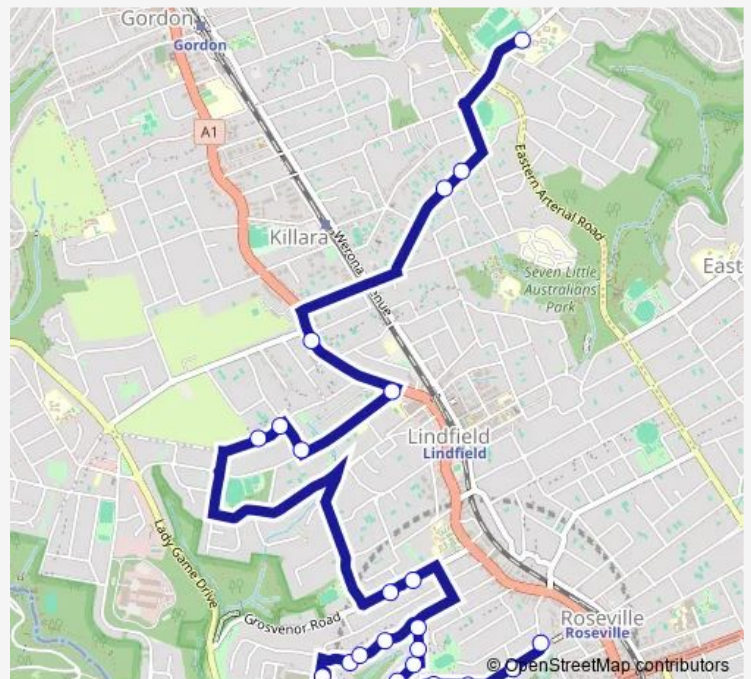

School Bus 8051 Shirley Rd to Killara Hs

[Go to website](#)

Direction

20 Shirley Rd — Killara High School, Koola Av

23 stops

[Open route schedule](#)

- 20 Shirley Rd
- Shirley Rd Opp Alston Way
- Shirley Rd At Glen Rd
- Shirley Rd After Toongarah Rd
- Longford St At Shirley Rd
- Longford St Before Abingdon Rd
- Longford St At Abingdon Rd
- Abingdon Rd After Longford St
- Abingdon Rd Opp Westbourne Rd
- 28 Abingdon Rd
- Abingdon Rd At Kimo St
- Eton Rd Bus Bay
- 85 Abingdon Rd
- Grosvenor Rd Before Lumeah Rd
- Grosvenor Rd After Lumeah Rd
- Provincial Rd Before Cook Rd
- Provincial Rd At Cook Rd
- Cook Rd At Highfield Rd
- Highfield Rd Opp Holy Family Primary School
- Pacific Hwy Before Fiddens Wharf Rd
- Springdale Rd Opp Redgum Av

Route schedule

20 Shirley Rd — Killara High School, Koola Av

Monday	07:50
Tuesday	07:50
Wednesday	07:50
Thursday	07:50
Friday	—
Saturday	—
Sunday	—

Route info

Direction: 20 Shirley Rd

Stops: 23

Trip Duration: 0 hour 34 min

8051 — Shirley Rd to Killara Hs

Springdale Rd Opp Kardella Av

Killara High School, Koola Av

8051 School Bus time schedules and route maps are available in an offline PDF at busmaps.com. Use the busmaps.com website to see live bus times, train schedule or subway schedule, and step-by-step directions for all public transit in Sydney