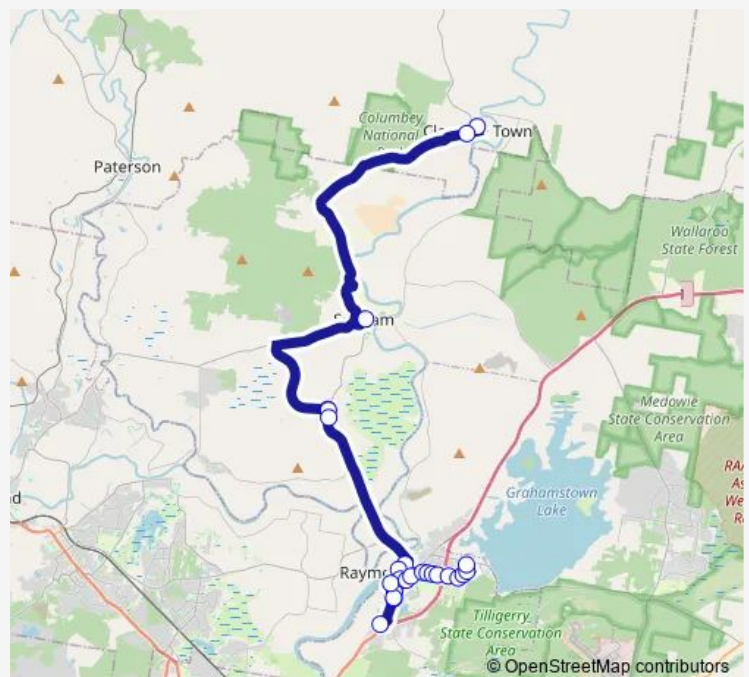

Seaham Public School, Warren St

Brandy Hill Dr At Seaham Rd

Seaham Rd Opp Brandy Hill Dr

Seaham Rd At Sohpia Jane Dr

Port Stephens St At Kangaroo St

Raymond Terrace Market Place, Port Stephens St

Adelaide St After William St

Monday 07:45

Tuesday 07:45

Wednesday 07:45

Thursday 07:45

Friday 07:45

Saturday —

Sunday —

Route info

Direction: Grey St At Prince St

Stops: 25

Trip Duration: 0 hour 58 min

1271 — Clarence Town to Grahamstown Ps

Mount Hall Rd At Oldfield Cl

Mount Hall Rd At Dunn Pl

Lakeside Shopping Centre, Benjamin Lee Dr

Grahamstown Public School, Hastings Dr