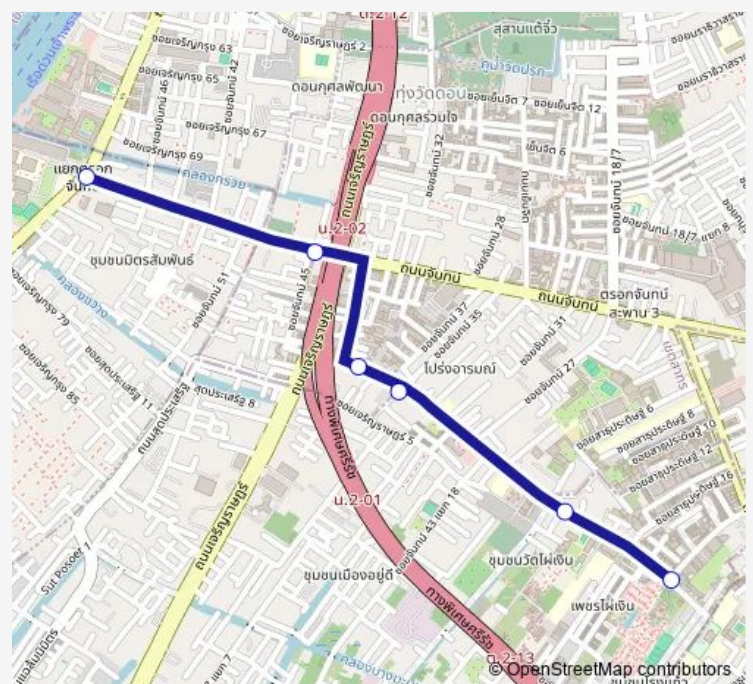

[Open route schedule](#)

จุดขึ้นลง;visual stop

จุดขึ้นลง;visual stop

จุดขึ้นลง;visual stop

จุดขึ้นลง;visual stop

จุดขึ้นลง;visual stop

หลังแยกทางด่วนจันทน์;Behind Chan Expressway Intersection

Route schedule

จุดขึ้นลง;visual stop — หลังแยกทางด่วนจันทน์;Behind Chan Expressway Intersection

Monday	00:00
Tuesday	00:00
Wednesday	00:00
Thursday	00:00
Friday	00:00
Saturday	00:00
Sunday	00:00

Route info

Direction: จุดขึ้นลง;visual stop

Stops: 6

Trip Duration: 0 hour 42 min

1271 Bus time schedules and route maps are available in an offline PDF at busmaps.com. Use the busmaps.com website to see live bus times, train schedule or subway schedule, and step-by-step directions for all public transit in Sathon