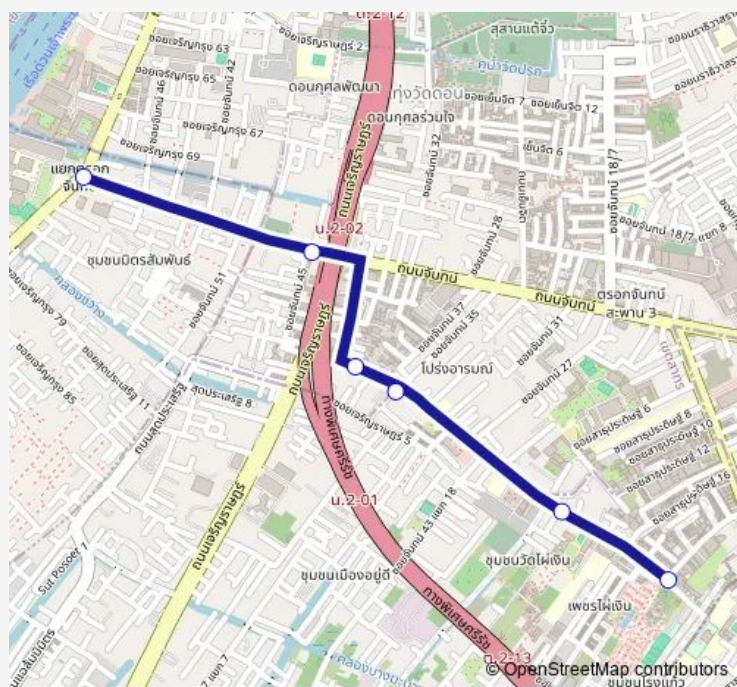

[Open route schedule](#)

จุดขึ้นลง;visual stop

จุดขึ้นลง;visual stop

จุดขึ้นลง;visual stop

จุดขึ้นลง;visual stop

จุดขึ้นลง;visual stop

หลังแยกทางด่วนจันทน์;Behind Chan Expressway Intersection

Route schedule

จุดขึ้นลง;visual stop — หลังแยกทางด่วนจันทน์;Behind Chan Expressway Intersection

Monday	00:00
Tuesday	00:00
Wednesday	00:00
Thursday	00:00
Friday	00:00
Saturday	00:00
Sunday	00:00

Route info

Direction: จุดขึ้นลง;visual stop

Stops: 6

Trip Duration: 0 hour 42 min

1271 Bus time schedules and route maps are available in an offline PDF at busmaps.com. Use the busmaps.com website to see live bus times, train schedule or subway schedule, and step-by-step directions for all public transit in Sathon