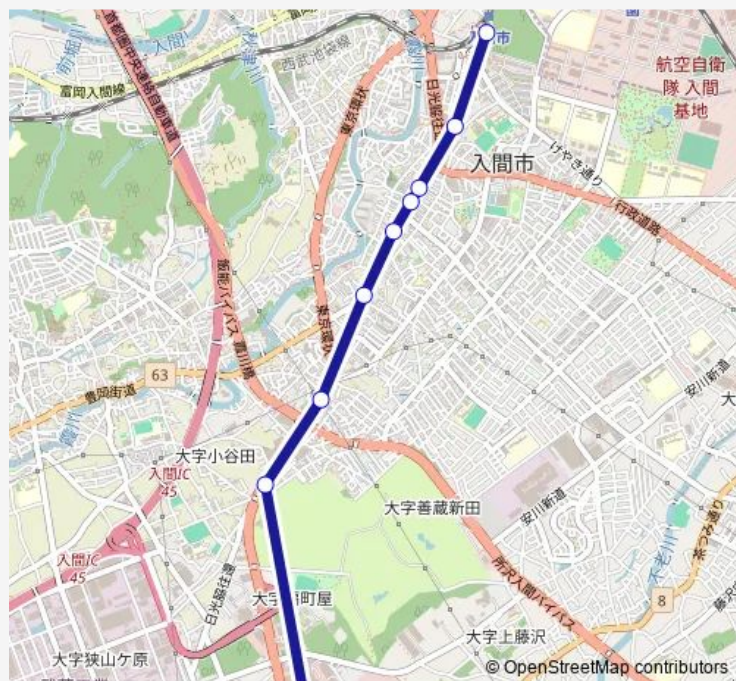

### Route info

Direction: 入間市駅

Stops: 9

Trip Duration: 0 hour 15 min

■ 入市 40 準急

BusMaps

入市 4 0 準急 Bus time schedules and route maps are available in an offline PDF at [busmaps.com](https://busmaps.com). Use the [busmaps.com](https://busmaps.com) website to see live bus times, train schedule or subway schedule, and step-by-step directions for all public transit in Iruma