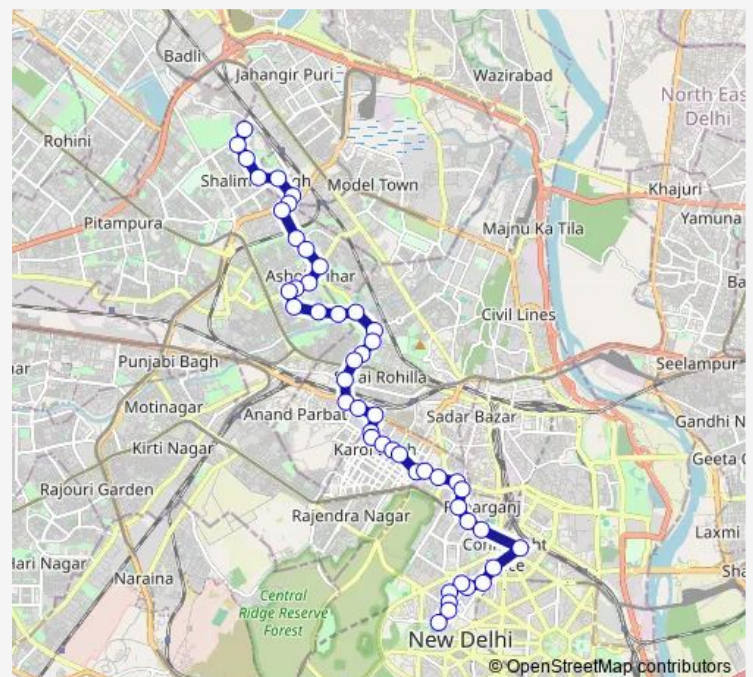

Chowki No 2 / Gulabi Bagh Crossing

Gulabi Bagh

Shastri Nagar A Block

Route schedule

Shalimar Bagh Desu Colony — Kendriya Terminal (Church Road)

Monday 08:02-20:50

Tuesday 08:02-20:50

Wednesday 08:02-20:50

Thursday 08:02-20:50

Friday 08:02-20:50

Saturday 08:02-20:50

Sunday 08:02-20:50

Route info

Direction: Shalimar Bagh Desu Colony

Stops: 48

Trip Duration: 1 hour 12 min

157adown

BusMaps

Subhadra Colony

Sarai Rohilla Flyover

Sarai Rohilla

Sarai Rohilla Govt Qtrs

Liberty Cinema

Dev Nagar