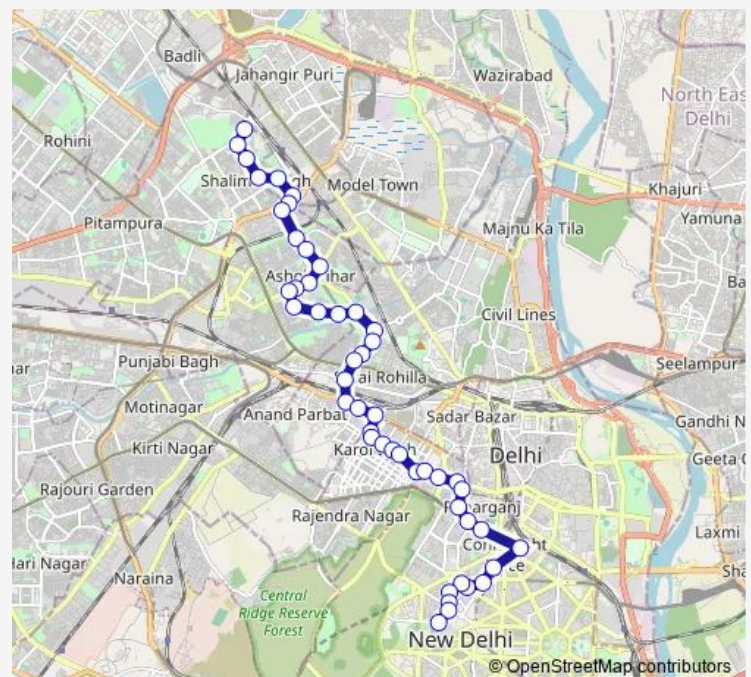

Chowki No 2 / Gulabi Bagh Crossing

Gulabi Bagh

Shastri Nagar A Block

Route schedule

Shalimar Bagh Desu Colony — Kendriya Terminal (Church Road)

Monday 08:02-20:50

Tuesday 08:02-20:50

Wednesday 08:02-20:50

Thursday 08:02-20:50

Friday 08:02-20:50

Saturday 08:02-20:50

Sunday 08:02-20:50

Route info

Direction: Shalimar Bagh Desu Colony

Stops: 48

Trip Duration: 1 hour 12 min

157adown

BusMaps

Subhadra Colony

Sarai Rohilla Flyover

Sarai Rohilla

Sarai Rohilla Govt Qtrs

Liberty Cinema

Dev Nagar