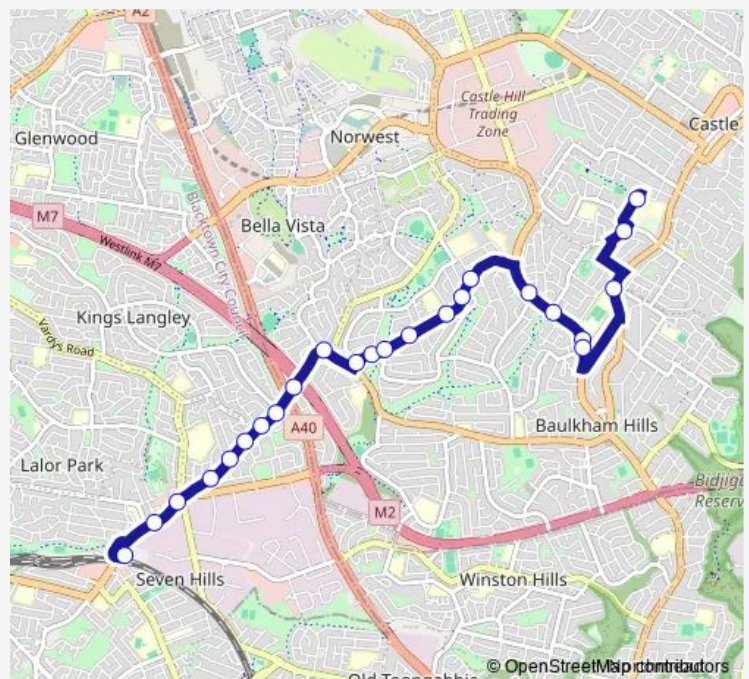

### Direction

Seven Hills Station, Stand A — Gilroy Catholic College, Marie St

24 stops

[Open route schedule](#)

Seven Hills Station, Stand A

Prospect Hwy After Lucas Rd

Prospect Hwy Before Johnson Av

Seven Hills Rd At Marnpar Rd

### Route schedule

Seven Hills Station, Stand A — Gilroy Catholic College, Marie St

Monday 07:38

Tuesday 07:38

Wednesday 07:38

Thursday 07:38

Friday 07:38

Saturday —

### Route info

Direction: Seven Hills Station, Stand A

Stops: 24

Trip Duration: 0 hour 35 min

2012 — Seven Hills Station to Gilroy College

Tafe Baulkham Hills Campus, Old Northern Rd

Roxborough Park Rd Opp Miretta Pl