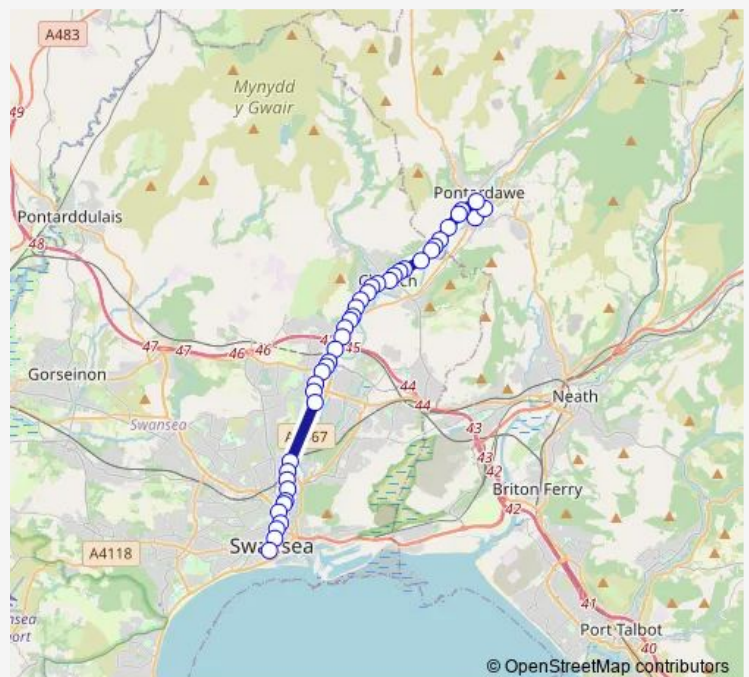

### Route info

Direction: Swansea Bus Station Stand P

Stops: 76

Trip Duration: 1 hour 28 min

X6 — Swansea - Pontardawe/Alltwen/Ystradgynlais

Ynystawe Primary School

Ynystawe Hill

Clydach Market