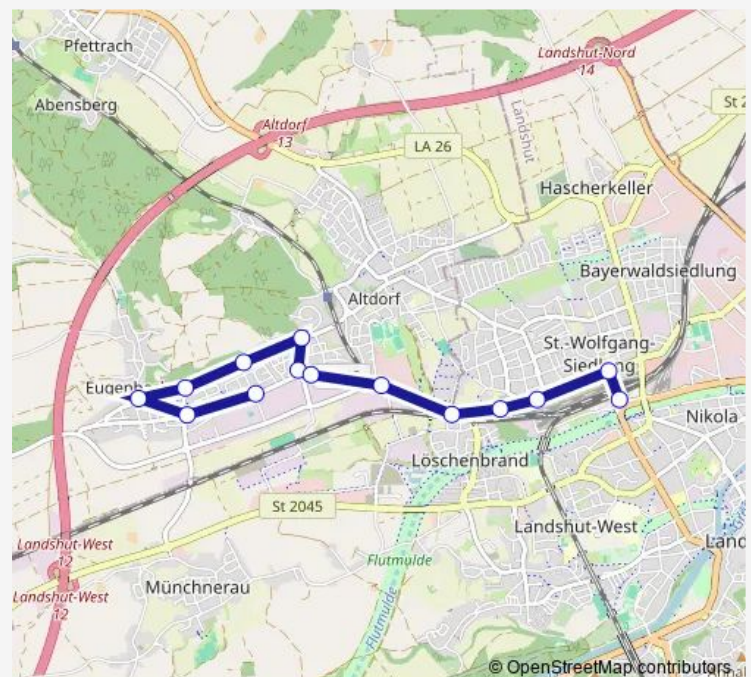

### Direction

Altdorf b LA, Bernsteinstraße — Landshut (Bay) Hbf

14 stops

[Open route schedule](#)

Altdorf b LA, Bernsteinstraße

Altdorf, Münchnerauer Straße

Altdorf, Eugenbach

Altdorf, Eugenbacherstraße

Altdorf, Am Waldanger

Altdorf b LA, Am Rebenring

Altdorf b LA, Sonnenring

Altdorf b LA, Sonnenring

Altdorf, Süd

Landshut, Hochstraße

Landshut, Wirtschaftsschule

Landshut, Oberndorferstraße

### Route schedule

Altdorf b LA, Bernsteinstraße — Landshut (Bay) Hbf

Monday 04:45-05:35

Tuesday 04:45-05:35

Wednesday 04:45-05:35

Thursday 04:45-05:35

Friday 04:45-05:35

Saturday —

### Route info

Direction: Altdorf b LA, Bernsteinstraße

Stops: 14

Trip Duration: 0 hour 15 min

■ X6

BusMaps

X6 Bus time schedules and route maps are available in an offline PDF at [busmaps.com](https://busmaps.com). Use the [busmaps.com](https://busmaps.com) website to see live bus times, train schedule or subway schedule, and step-by-step directions for all public transit in Landshut