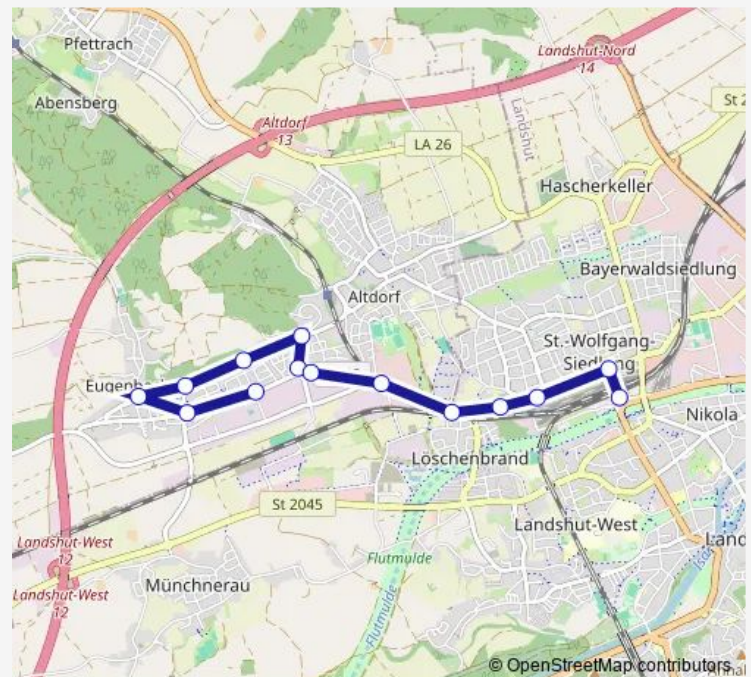

Altdorf, Eugenbach

Altdorf, Eugenbacherstraße

Altdorf, Am Waldanger

Altdorf b LA, Am Rebenring

Altdorf b LA, Sonnenring

Altdorf b LA, Sonnenring

Altdorf, Süd

Landshut, Hochstraße

Landshut, Wirtschaftsschule

Landshut, Oberndorferstraße

Landshut, Hbf/Parkdeck

Landshut (Bay) Hbf

Route schedule

Altdorf b LA, Bernsteinstraße — Landshut (Bay) Hbf

Monday 04:45-05:35

Tuesday 04:45-05:35

Wednesday 04:45-05:35

Thursday 04:45-05:35

Friday 04:45-05:35

Saturday —

Sunday —

Route info

Direction: Altdorf b LA, Bernsteinstraße

Stops: 14

Trip Duration: 0 hour 15 min

■ X6

BusMaps

X6 Bus time schedules and route maps are available in an offline PDF at busmaps.com. Use the busmaps.com website to see live bus times, train schedule or subway schedule, and step-by-step directions for all public transit in Landshut