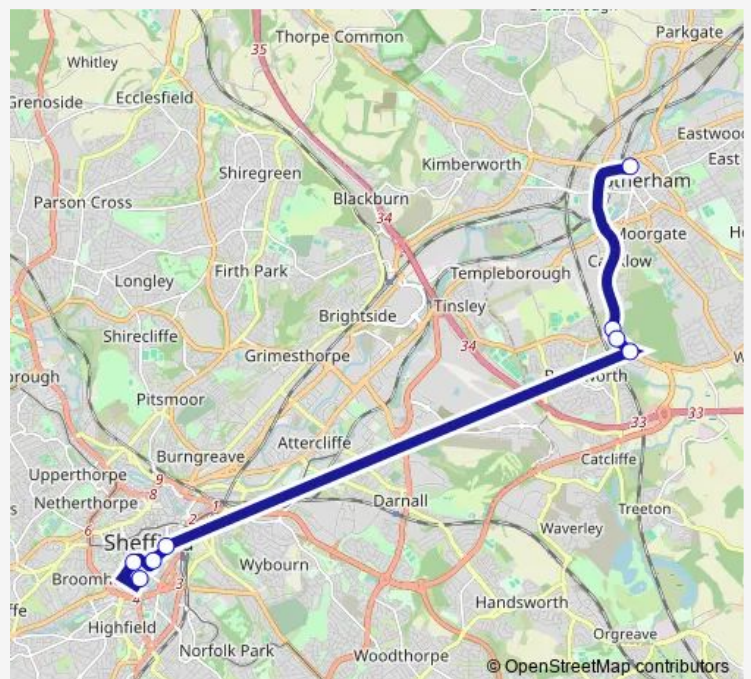

Bus X6

[Go to website](#)

Direction

Rotherham Interchange/A1 — Eyre Street/Moor Market Es3

8 stops

[Open route schedule](#)

Rotherham Interchange/A1

Centenary Way/West Bawtry Road

West Bawtry Road/Canklow Road

West Bawtry Road/Centenary Way

Arundel Gate/Arundel Gate Ag13

Arundel Gate/Furnival Street

Charter Row/Moorhead Mh4

Eyre Street/Moor Market Es3

Route schedule

Rotherham Interchange/A1 — Eyre Street/Moor Market Es3

Direction: Rotherham Interchange/A1

Stops: 8

Trip Duration: 0 hour 30 min

X6

Direction

Eyre Street/Moor Market Es3 — Rotherham Interchange/A1

7 stops

[Open route schedule](#)

Route info

Direction: Eyre Street/Moor Market Es3

Stops: 7

Trip Duration: 0 hour 30 min

X6 Bus time schedules and route maps are available in an offline PDF at busmaps.com. Use the busmaps.com website to see live bus times, train schedule or subway schedule, and step-by-step directions for all public transit in Rotherham