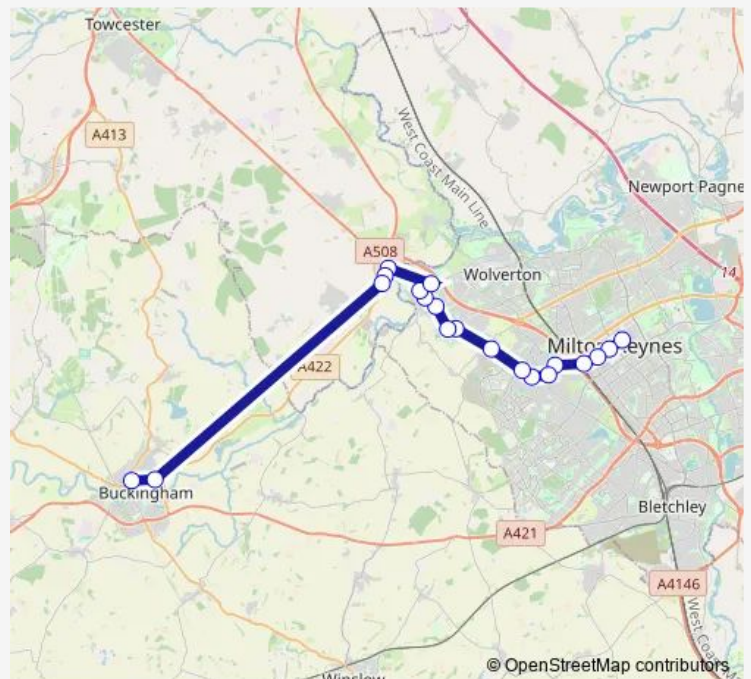

Crownhill Roundabout South

Vincent Avenue

Kensington Drive

Lodge Lake

Central Railway Station

Santander House

Central Business Exchange

The Point

### Route schedule

High Street — The Point

Monday 05:35-18:50

Tuesday 05:35-18:50

Wednesday 05:35-18:50

Thursday 05:35-18:50

Friday 05:35-18:50

Saturday 07:05-19:05

### Route info

Direction: High Street

Stops: 20

Trip Duration: 0 hour 45 min

X6

## Route schedule

The Point — High Street

Monday	06:00-19:15
Tuesday	06:00-19:15
Wednesday	06:00-19:15
Thursday	06:00-19:15
Friday	06:00-19:15
Saturday	07:30-19:15
Sunday	—