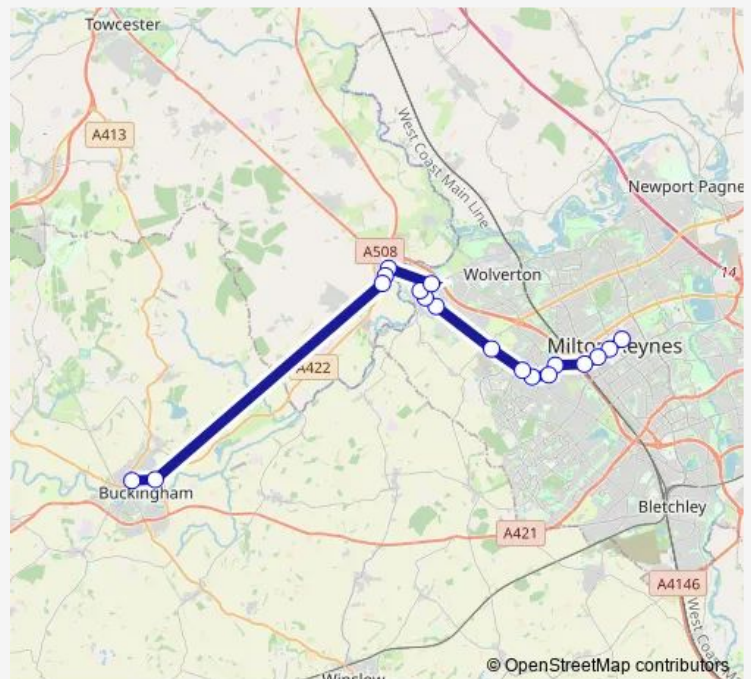

Friday 05:35-18:50

Saturday 07:05-19:05

Sunday —

Route info

Direction: High Street

Stops: 20

Trip Duration: 0 hour 45 min

X6

BusMaps

Direction

The Point — High Street

20 stops

[Open route schedule](#)

The Point

Central Business Exchange

Santander House

Saturday 07:30-19:15

Sunday —

Route info

Direction: The Point

Stops: 20

Trip Duration: 0 hour 47 min

Direction

The Point — High Street

Wednesday —

Thursday 06:30-19:30

Friday 06:30-19:30

Saturday 06:30-19:30

Sunday —

Route info

Direction: The Point

Stops: 18