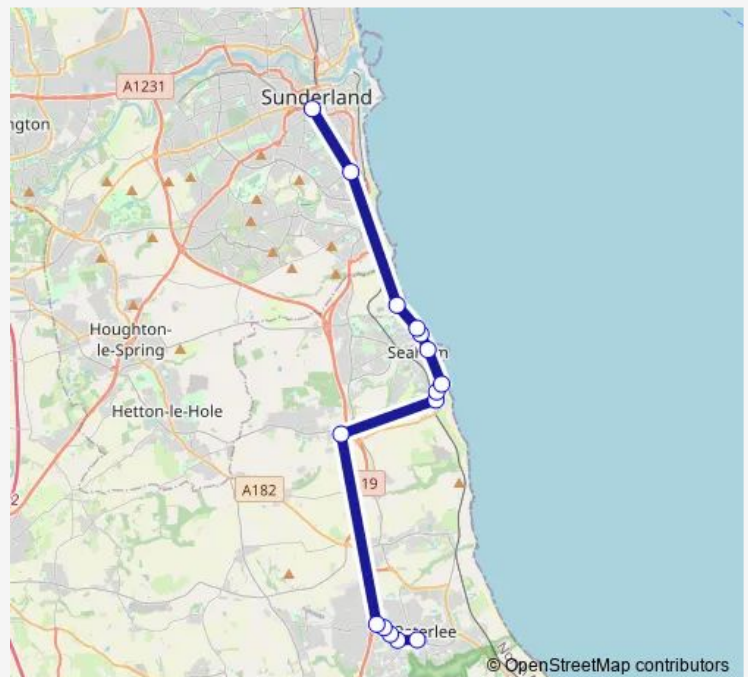

### Direction

Peterlee Bus Station Stand D — Sunderland Interchange

15 stops

[Open route schedule](#)

Peterlee Bus Station Stand D

Burnhope Way - Neville Rd

Burnhope Way-East Durham College

Burnhope Way - Beverley Way

Seaham Hall

Ryhope Road - Carnegie Street

Sunderland Interchange

### Route schedule

Peterlee Bus Station Stand D — Sunderland Interchange

Monday 06:40-20:15

Tuesday 06:40-20:15

Wednesday 06:40-20:15

Thursday 06:40-20:15

Friday 06:40-20:15

Saturday 07:47-20:15

### Route info

Direction: Peterlee Bus Station Stand D

Stops: 15

Trip Duration: 0 hour 37 min

■ X6 — Sunderland - Peterlee

BusMaps