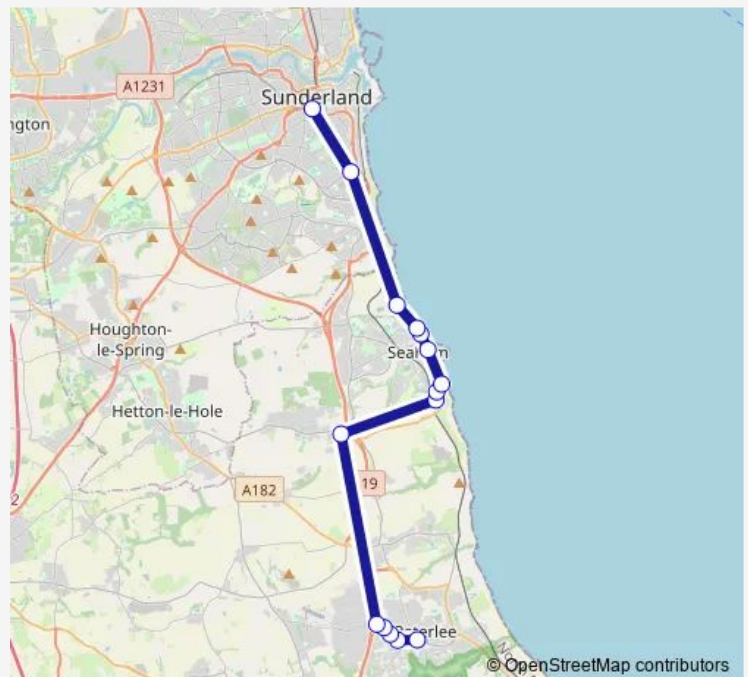

Seaham Hall

Ryhope Road - Carnegie Street

Sunderland Interchange

### Route schedule

Peterlee Bus Station Stand D — Sunderland Interchange

Monday 06:40-20:15

Tuesday 06:40-20:15

Wednesday 06:40-20:15

Thursday 06:40-20:15

Friday 06:40-20:15

Saturday 07:47-20:15

### Route info

Direction: Peterlee Bus Station Stand D

Stops: 15

Trip Duration: 0 hour 36 min

■ X6 — Sunderland - Peterlee

BusMaps

## Direction

Sunderland Interchange — Peterlee Bus Station Stand H

15 stops

[Open route schedule](#)

Sunderland Interchange

Ryhope Road - Ocean Road

Seaham Hall

Castlereagh Aged Miners