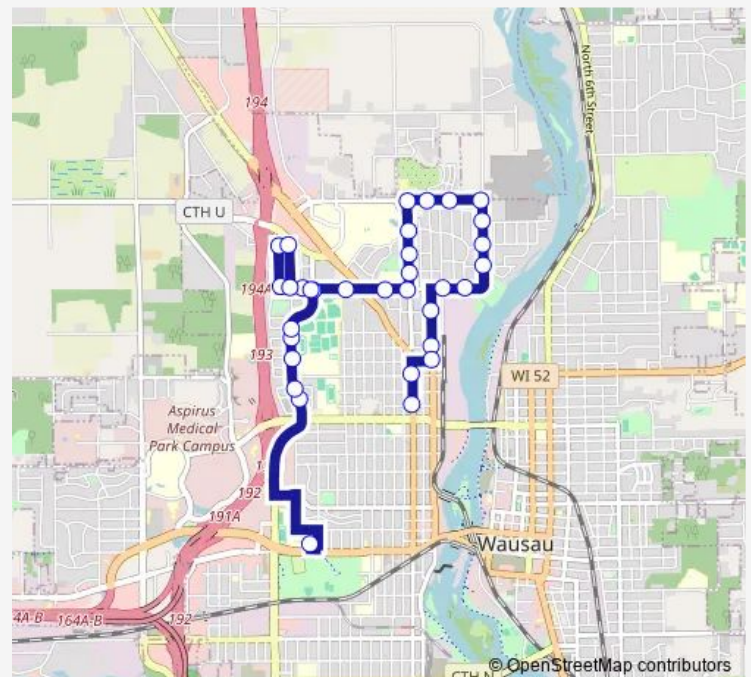

Saturday —

Sunday —

Route info

Direction: John Muir Middle School

Stops: 33

Trip Duration: 0 hour 15 min

Campus Dr. @ Lenard St.

Campus Dr. @ Burek Ave.

Burek Ave. @ Bugbee Ave.

Burek Ave. @ Crocker St.

Burek Ave. @ Burns St.

Randolph St. @ Cherry St.

E Randolph St. @ Cherry St.

1st Ave. @ Eldred St.

1st Ave. @ Knox St.

1st Ave. @ Union Ave.

3rd Ave. @ Wausau Ave.

3rd Ave. @ Quaw St.

Direction

1st Ave. @ Union Ave. — John Muir Middle School

30 stops

[Open route schedule](#)

1st Ave. @ Union Ave.

1st Ave. @ Strowbridge St.

Route info

Direction: 1st Ave. @ Union Ave.

Stops: 30

Trip Duration: 0 hour 23 min

Stevens Dr. @ Brady St.

Stevens Dr. @ Knox St.

Stevens Dr. @ Norton St.

Stevens Dr. @ Quaw St.