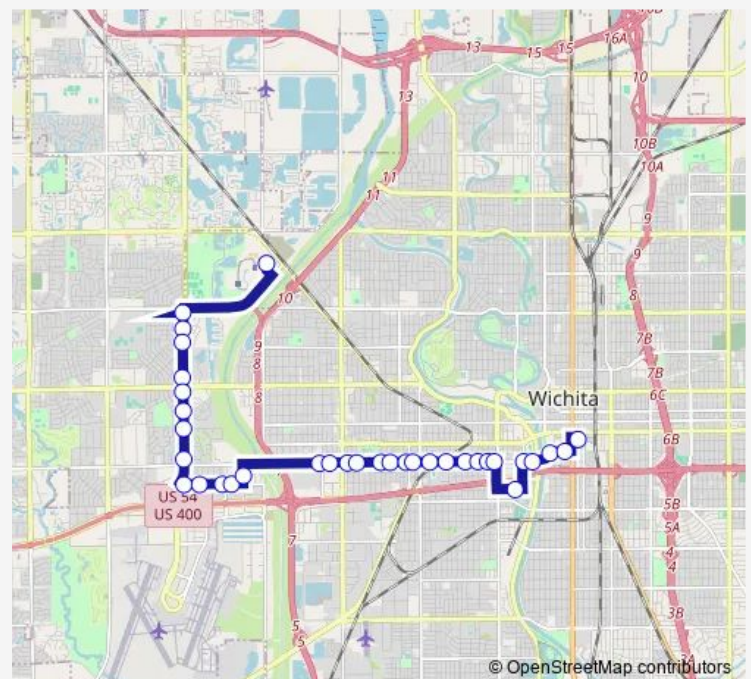

Maple and Colorado Ob

Maple and Nevada Ob

Maple and Tracy Ob

Route schedule

Transit Center — Zoo Boulevard & Windmill Road Sb

Monday —

Tuesday —

Wednesday —

Thursday —

Friday —

Saturday 07:15-17:20

Sunday —

Route info

Direction: Transit Center

Stops: 40

Trip Duration: 0 hour 39 min

Route 11: Maple-R — Route 11: Maple-Ridge-21st-Newmrk

Maple and Anna Ob

Maple and Doris Ob

Julia and Taft Ob

Taft and Dugan Ob

Taft and Ralstin Ib

Taft and Ridge Ob

Ridge and University Ob

Ridge and Suncrest Ob

Ridge and Bittersweet

Ridge and Barrington Ob

Zoo Boulevard & Windmill Road Sb

Direction

Transit Center — Taft and Julia Sw

16 stops

[Open route schedule](#)