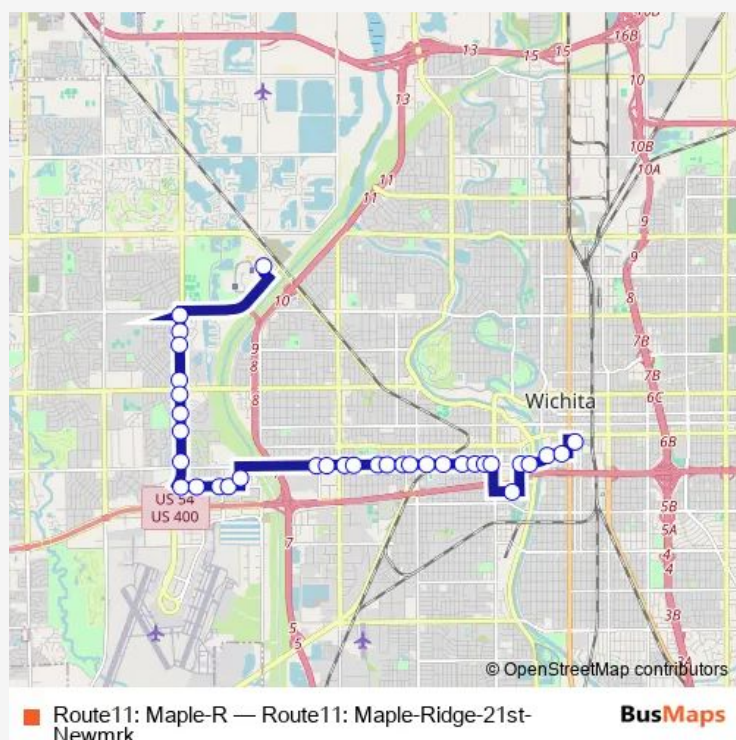

Maple and Nevada Ob

Maple and Tracy Ob

Maple and Anna Ob

Route schedule

Transit Operations Center — Zoo Boulevard & Windmill Road Sb

Monday 05:03-05:43

Tuesday 05:03-05:43

Wednesday 05:03-05:43

Thursday 05:03-05:43

Friday 05:03-05:43

Saturday 06:21

Sunday —

Route info

Direction: Transit Operations Center

Stops: 39

Trip Duration: 0 hour 33 min

Ridge and Brunswick Ob

Ridge and Central Ob

Ridge and Denmark Ob

Ridge and 11th St Ob

Ridge and 13th St Ob

Ridge and Morgantown Ob

Ridge and Suncrest Ob

Ridge and Bittersweet

Ridge and Barrington Ob

Zoo Boulevard & Windmill Road Sb

Direction

Transit Center — Zoo Boulevard & Windmill Road Sb

40 stops

[Open route schedule](#)

Transit Center

Waterman and Market Ob