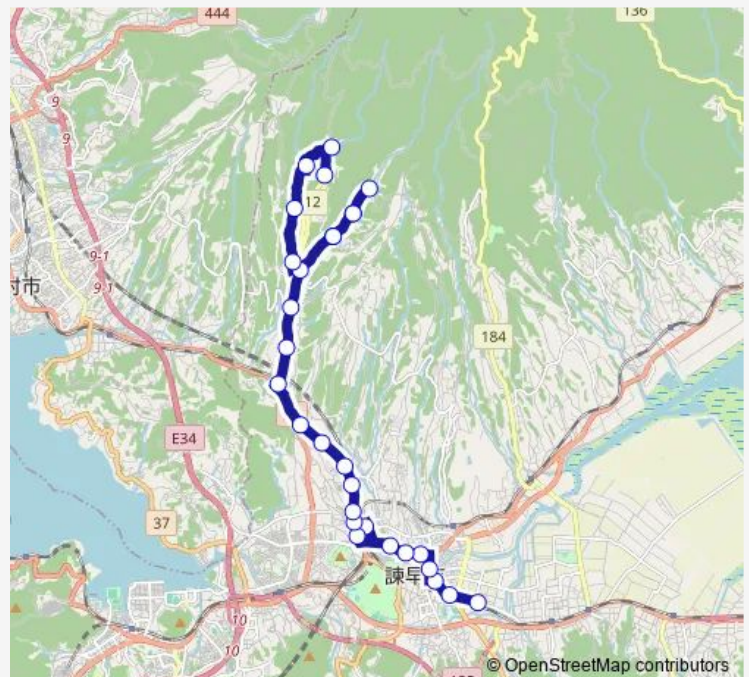

Saturday 18:03

Sunday —

Route info

Direction: 東厚生町上り

Stops: 29

Trip Duration: 0 hour 52 min

■ 富川 — 富川棚掛

棚掛上り

百合野上り

山口(富川)上り

円能寺富川から

古場上大富川へ

落富川から

平地蔭上り

富川上り

富川 Bus time schedules and route maps are available in an offline PDF at busmaps.com. Use the busmaps.com website to see live bus times, train schedule or subway schedule, and step-by-step directions for all public transit in Isahaya