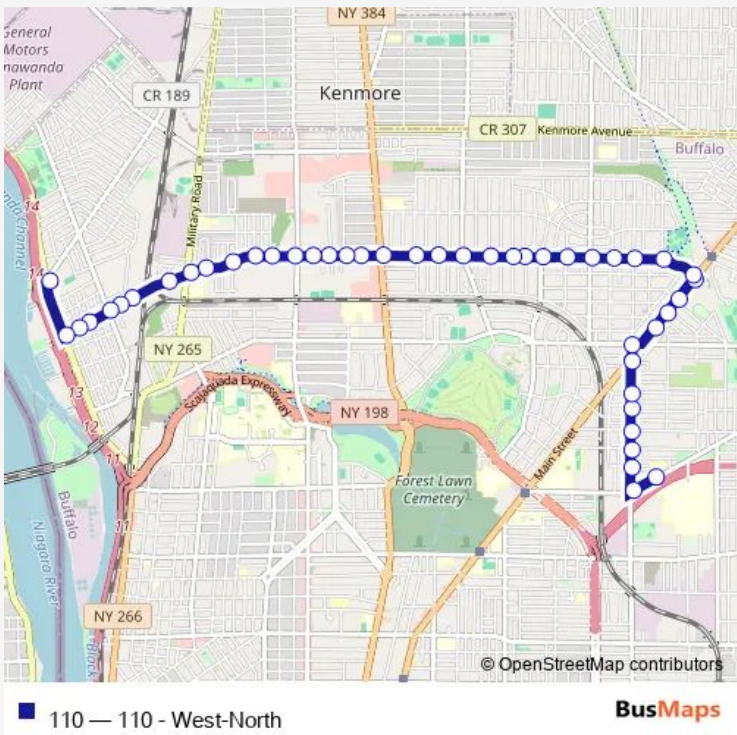

Bus 110 110 - West-North

[Go to website](#)

Direction
 Kensington Avenue Burgard High Scho — Niagara St
 Blackrock Transit Hub We

45 stops

[Open route schedule](#)

- Kensington Avenue Burgard High Scho
- Kensington Avenue Fillmore Avenue W
- Fillmore Avenue Van Gorder Street N
- Fillmore Avenue Dewey Avenue North
- Fillmore Avenue Leroy Avenue North
- Fillmore Avenue Wakefield Avenue No
- Fillmore Avenue Rodney Avenue North
- Fillmore Avenue Main Street North
- Parker Avenue Amherst Station North
- Main Street East Morris Avenue Nort
- Main Street Depew Avenue North
- Main Street Bennett High School Nor
- Main Street Hertel Avenue North Opp
- Hertel Avenue Main Street West Fars
- Hertel Avenue Shoshone Street West
- Hertel Avenue Parker Avenue West
- Hertel Avenue Vorhees Street West
- Hertel Avenue Starin Avenue West
- Hertel Avenue Wallace Avenue North
- Hertel Avenue Parkside Avenue West
- Hertel Avenue Wellington Road North

Route schedule

Kensington Avenue Burgard High Scho — Niagara St
 Blackrock Transit Hub We

Monday	15:30
Tuesday	15:30
Wednesday	15:30
Thursday	15:30
Friday	15:30
Saturday	—
Sunday	—

Route info

Direction: Kensington Avenue Burgard High Scho

Stops: 45

Trip Duration: 0 hour 29 min

Hertel Avenue Sterling Avenue West

Hertel Avenue North Park Avenue Wes

Hertel Avenue Colvin Avenue West

Hertel Avenue Commonwealth Avenue W

Hertel Avenue Virgil Avenue West

Hertel Avenue Delaware Avenue West

Hertel Avenue K mart West

Hertel Avenue Camden Avenue West

Hertel Avenue Botsford Place West F

Hertel Avenue Value Plaza West Oppo

Hertel Avenue Elmwood Avenue West F

Hertel Avenue Norris Street West