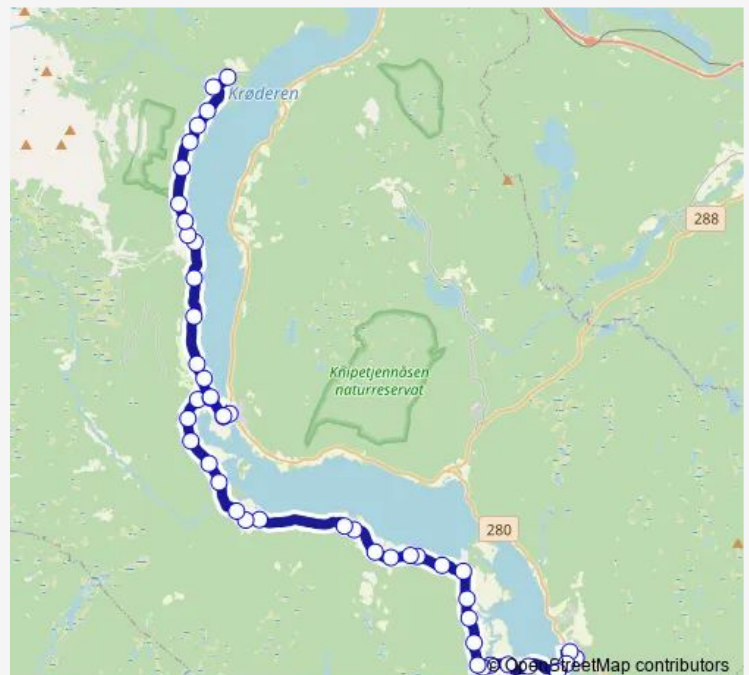

Haslerud

Route schedule

Sorteberg — Krøderen skole

Monday 06:10

Tuesday 06:10

Wednesday 06:10

Thursday 06:10

Friday 06:10

Saturday —

Sunday —

Route info

Direction: Sorteberg

Stops: 41

Trip Duration: 0 hour 40 min

■ 110 — Vikersund - Noresund

Haslerudodden

Halden

Raaen skole

Raaen

Bjørnstad

Skare

Fure

Skinnesmoen

Skinnes