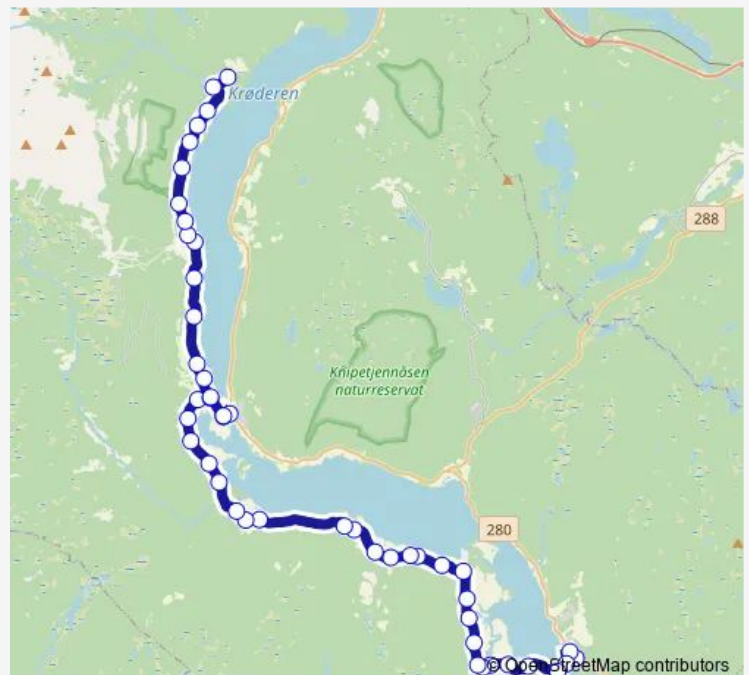

Haslerud

Route schedule

Sorteberg — Krøderen skole

Monday 06:10

Tuesday 06:10

Wednesday 06:10

Thursday 06:10

Friday 06:10

Saturday —

Sunday —

Route info

Direction: Sorteberg

Stops: 41

Trip Duration: 0 hour 40 min

■ 110 — Vikersund - Noresund

Haslerudodden

Halden

Raaen skole

Raaen

Bjørnstad

Skare

Fure

Skinnesmoen

Skinnes