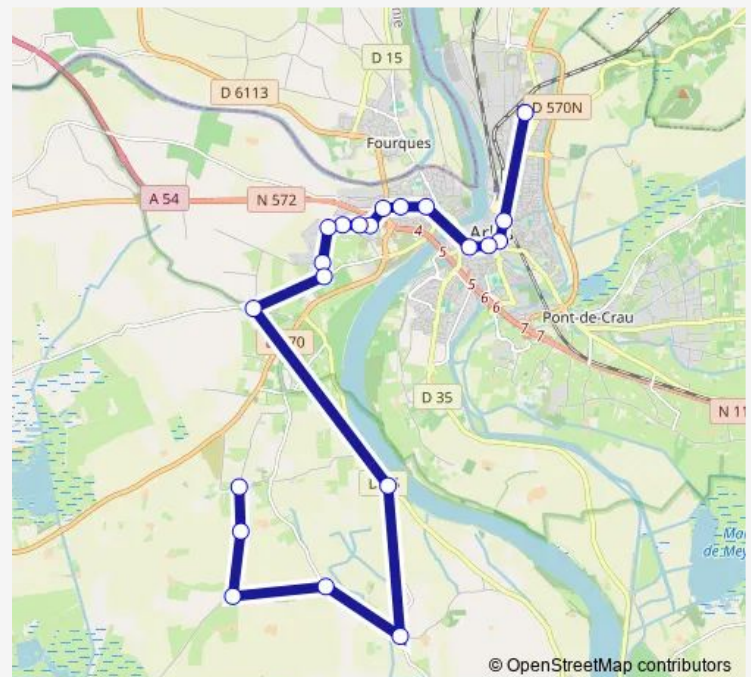

Bus 110 110 - Gageron <> Arles

[Go to website](#)

Direction

Mas Pédassas — Piscine Montmajour

20 stops

[Open route schedule](#)

Mas Pédassas

Mas de la Vigne

E. Combes

Piscine Montmajour

Route schedule

Mas Pédassas — Piscine Montmajour

Monday	06:55
Tuesday	06:55
Wednesday	06:55
Thursday	06:55
Friday	06:55
Saturday	—
Sunday	—

Route info

Direction: Mas Pédassas

Stops: 20

Trip Duration: 0 hour 47 min

© OpenStreetMap contributors

110 — 110 - Gageron <> Arles

BusMaps

Direction

Moines — Mas Pédassas

21 stops

[Open route schedule](#)