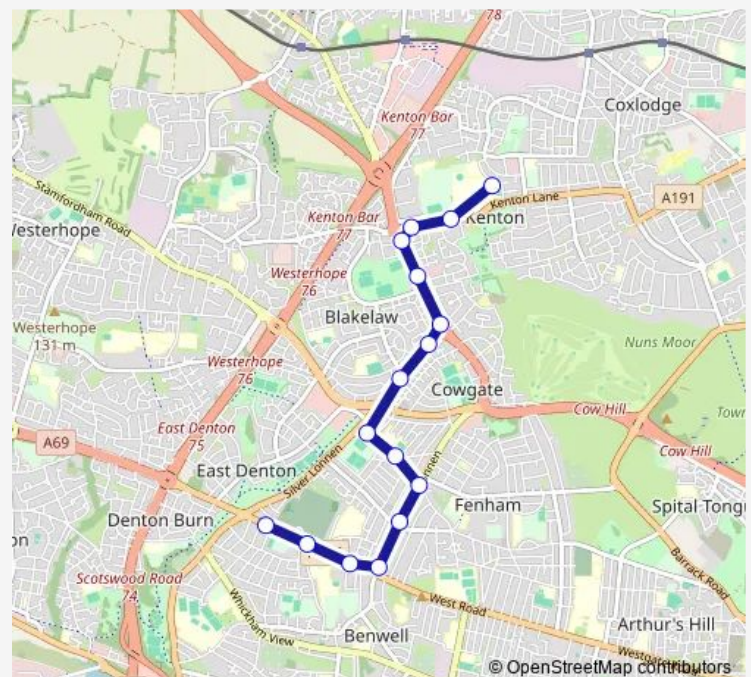

Direction

Kenton School — West Road-Brignall Gardens

16 stops

[Open route schedule](#)

Kenton School

Kenton Lane-Moor Lane

Kenton Lane - Ashover Road

Ponteland Road - Kenton Lane

Cowgate-Ponteland Road

Ponteland Road-Eastern Way

Springfield Road-Firfield Road

Springfield Road-Deepbrook Road

Netherby Drive

Netherby Drive-Heatherslaw Road

Two Ball Lonnen - Lonnen Avenue

Two Ball Lonnen - Cedar Road

Two Ball Lonnen-West Road

West Road-Fox And Hounds

Newcastle Crematorium

West Road-Brignall Gardens

Route schedule

Kenton School — West Road-Brignall Gardens

Monday 15:10

Tuesday 15:10

Wednesday 15:10

Thursday 15:10

Friday 15:10

Saturday —

Sunday —

Route info

Direction: Kenton School

Stops: 16

Trip Duration: 0 hour 15 min