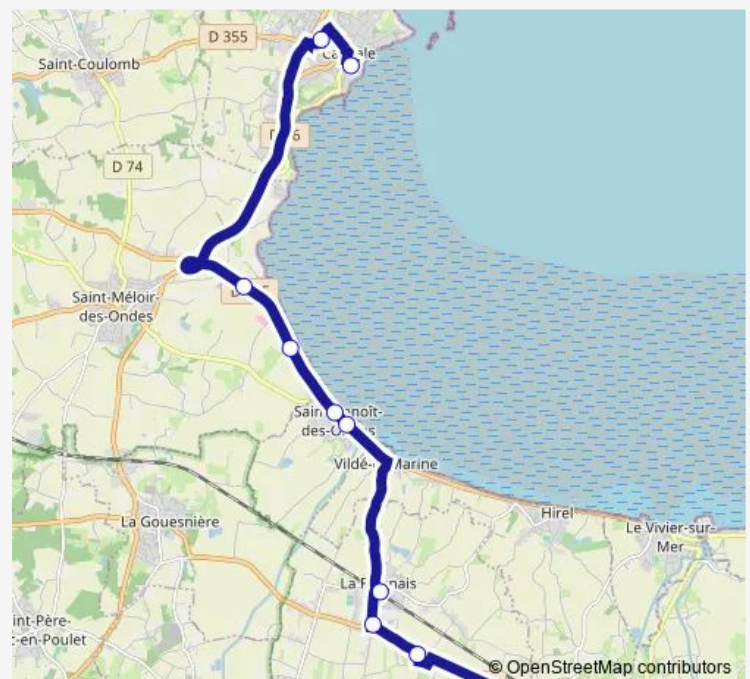

### Route schedule

Saint-Joseph — Le Fedeuil

Monday	16:50
Tuesday	16:50
Wednesday	12:15
Thursday	16:50
Friday	16:50
Saturday	—
Sunday	—

### Route info

Direction: Saint-Joseph

Stops: 10

Trip Duration: 0 hour 44 min

110 — Ligne 110