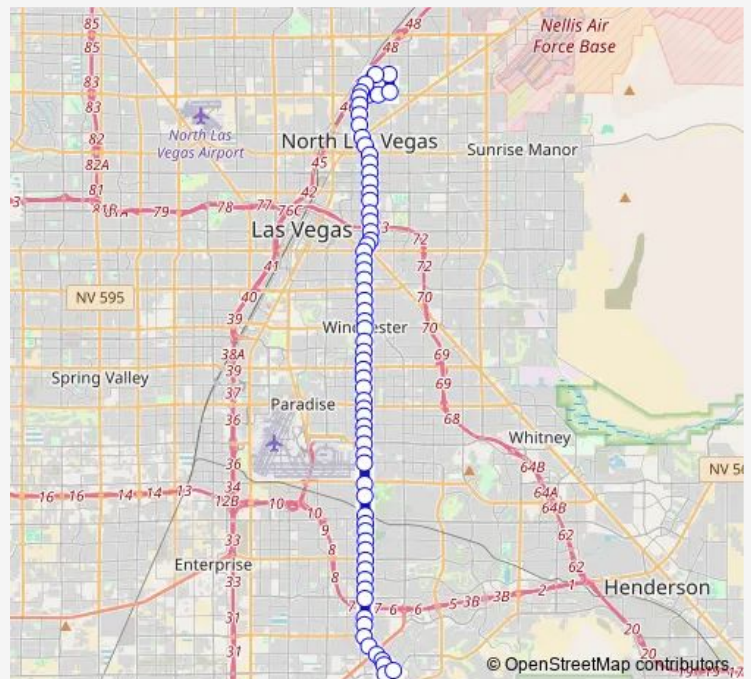

Bus 110 Eastern

[Go to website](#)

Direction
 EB Cheyenne after Civic Center — NB Eastern after Horizon Ridge

69 stops

[Open route schedule](#)

- EB Cheyenne after Civic Center
- EB Cheyenne before Carroll
- EB Cheyenne after Berg
- NB Campus at CSN Cheyenne Campus
- WB Gowan before Belmont
- WB Gowan after Berg
- SB Civic Center after Seco Adobe
- SB Civic Center after Cope
- SB Civic Center after Basswood
- SB Civic Center after Brooks
- SB Civic Center after Evans
- SB Civic Center before Putnam
- SB Civic Center after Las Vegas
- SB Civic Center before Lake Mead
- SB Civic Center after Lake Mead
- SB Civic Center after Tonopah
- SB Eastern after Owens
- SB Eastern after Searles
- SB Eastern after Washington
- SB Eastern after Kirk
- SB Eastern after Bonanza

Route schedule

EB Cheyenne after Civic Center — NB Eastern after Horizon Ridge

Monday	01:25-00:32 ⁺¹
Tuesday	01:25-00:32 ⁺¹
Wednesday	01:25-00:32 ⁺¹
Thursday	01:25-00:32 ⁺¹
Friday	01:25-00:32 ⁺¹
Saturday	01:25-00:32 ⁺¹
Sunday	01:25-00:32 ⁺¹

Route info

Direction: EB Cheyenne after Civic Center

Stops: 69

Trip Duration: 0 hour 59 min

110 — Eastern

SB Eastern after Cedar

SB Eastern after Stewart

SB Eastern after Isabelle

SB Eastern before Fremont

SB Eastern after Charleston

SB Eastern after Franklin

SB Eastern after Oakey

SB Eastern after St Louis

SB Eastern after Sahara

SB Eastern after Karen

SB Eastern after Palma Vista